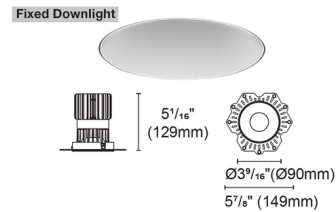

CLICK TO VIEW PRODUCT

Notes: