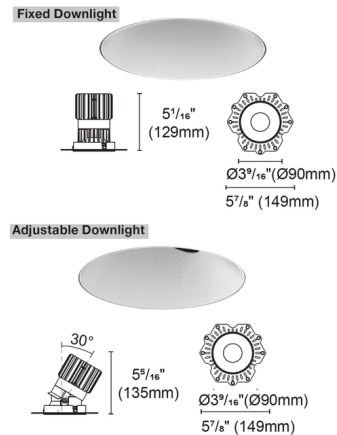

CLICK TO VIEW PRODUCT

Notes: