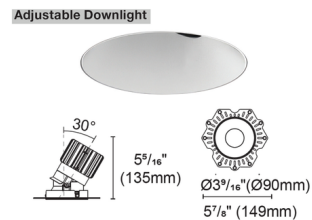

CLICK TO VIEW PRODUCT

Notes: