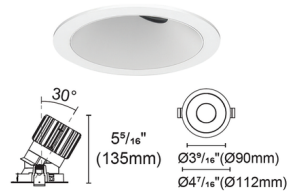

CLICK TO VIEW PRODUCT

Notes: