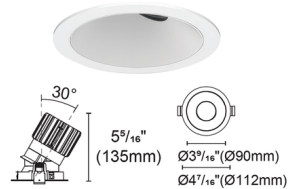

CLICK TO VIEW PRODUCT

Notes: