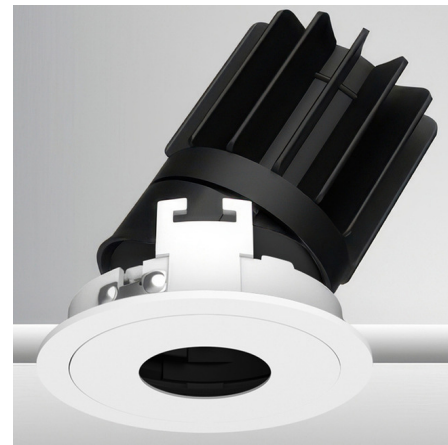

Lightology

lightology.com
866-954-4489
04-25-26

Project: _____
 Company: _____
 Location: _____ Fixture Type: _____
 SPEC #: **EDG1387571**
 Approved On: _____ Approved By: _____

Luca 3.5 inch Round Warm Dim Adjustable Pinhole with Trim By PureEdge Lighting

Description

Experience the radiance of Luca 3.5 - a cutting-edge downlight that embodies its Latin namesake as the 'Bringer of Light', a testament to the latest advancements in cutting-edge lighting technology. Luca delivers high performance solutions designed to elevate hospitality, retail, commercial, and discerning residential spaces. Luca downlights distinguish themselves with precision optics and exceptional color rendering. The Luca 3.5 Inch Warm Dim Adjustable Pinhole Downlight with Trim series delivers captivating illumination across a wide spectrum, creating a visually engaging experience within any space. With its extensive range of design and installation options, Luca 3.5 is versatile for a wide array of new construction and remodel applications. Moreover, the compact form factor allows for installation in spaces with limited clearance. Includes clear glass and soft diffusing film. Ceiling cut out: 4 inch. Ceiling thickness 0.5 to 1 inch. Available in Warm Dim 30D (3000K-1800K) color temperature and a variety of beam spread options. See housing for wattage/lumen options. NOTE: A complete fixture requires a trim and housing, sold separately. HOUSING LUMEN OPTIONS: 16 Watt = 850 Lumens 20 Watt = 1026 Lumens 24 Watt = 1202 Lumens

Specifications

REFLECTOR/BAFFLE COLOR	Black
BODY FINISH	White
WATTAGE	N/A
DIMMER	N/A
DIMENSIONS	4.4"W x 5.31"H
BULB NOT INCLUDED	LED/120V LED

Technical Information

APERTURE SHAPE	Pinhole
CEILING TYPE	Drywall with Trim
FUNCTION	Adjustable Accent
LAMP LIFE	50000 hours
BEAM ANGLE	15°
COLOR RENDERING	90 CRI
LAMP COLOR	3000K Warm Dim