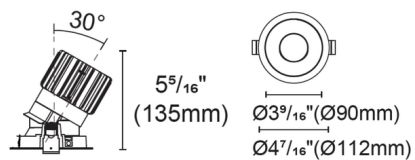

CLICK TO VIEW PRODUCT

Notes: