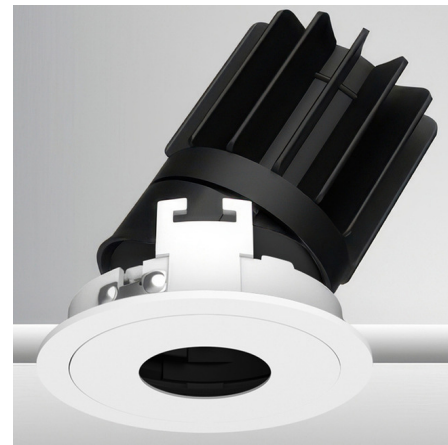

Lightology

lightology.com
866-954-4489
06-03-26

Project: _____
 Company: _____
 Location: _____ Fixture Type: _____
 SPEC #: **EDG1387571**
 Approved On: _____ Approved By: _____

Luca 3.5 inch Round Warm Dim Adjustable Pinhole with Trim By PureEdge Lighting

Description

Experience the radiance of Luca 3.5 - a cutting-edge downlight that embodies its Latin namesake as the 'Bringer of Light', a testament to the latest advancements in cutting-edge lighting technology. Luca delivers high performance solutions designed to elevate hospitality, retail, commercial, and discerning residential spaces. Luca downlights distinguish themselves with precision optics and exceptional color rendering. The Luca 3.5 Inch Warm Dim Adjustable Pinhole Downlight with Trim series delivers captivating illumination across a wide spectrum, creating a visually engaging experience within any space. With its extensive range of design and installation options, Luca 3.5 is versatile for a wide array of new construction and remodel applications. Moreover, the compact form factor allows for installation in spaces with limited clearance. Includes clear glass and soft diffusing film. Ceiling cut out: 4 inch. Ceiling thickness 0.5 to 1 inch. Available in Warm Dim 30D (3000K-1800K) color temperature and a variety of beam spread options. See housing for wattage/lumen options. NOTE: A complete fixture requires a trim and housing, sold separately. HOUSING LUMEN OPTIONS: 16 Watt = 850 Lumens 20 Watt = 1026 Lumens 24 Watt = 1202 Lumens

Specifications

REFLECTOR/BAFFLE COLOR	Black
BODY FINISH	White
WATTAGE	N/A
DIMMER	N/A
DIMENSIONS	4.4"W x 5.31"H
BULB NOT INCLUDED	LED/120V LED

Technical Information

APERTURE SHAPE	Pinhole
CEILING TYPE	Drywall with Trim
FUNCTION	Adjustable Accent
LAMP LIFE	50000 hours
BEAM ANGLE	15°
COLOR RENDERING	90 CRI
LAMP COLOR	3000K Warm Dim