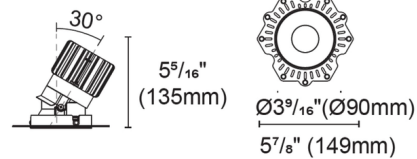

### Description

Experience the radiance of Luca 3.5 - a cutting-edge downlight that embodies its Latin namesake as the 'Bringer of Light', a testament to the latest advancements in cutting-edge lighting technology. Luca delivers high performance solutions designed to elevate hospitality, retail, commercial, and discerning residential spaces. Luca downlights distinguish themselves with precision optics and exceptional color rendering. The Luca 3.5 Inch Warm Dim Trimless Adjustable Pinhole Downlight series delivers captivating illumination across a wide spectrum, creating a visually engaging experience within any space. With its extensive range of design and installation options, Luca 3.5 is versatile for a wide array of new construction and remodel applications. Moreover, the compact form factor allows for installation in spaces with limited clearance. Includes clear glass and soft diffusing film. Ceiling cut out: 4 inch. Ceiling thickness 0.5 to 1 inch. Available in Warm Dim 30D (3000K-1800K) color temperature and a variety of beam spread options. See housing for wattage/lumen options. NOTE: A complete fixture requires a trim and housing, sold separately. HOUSING LUMEN OPTIONS: 16 Watt = 850 Lumens 20 Watt = 1026 Lumens 24 Watt = 1202 Lumens

### Specifications

REFLECTOR/BAFFLE COLOR	Black
BODY FINISH	N/A
WATTAGE	N/A
DIMMER	N/A
DIMENSIONS	3.56"W x 5.31"H
BULB NOT INCLUDED	LED/120V LED

### Technical Information

APERTURE SHAPE	Pinhole
CEILING TYPE	Drywall Trimless/Flush
FUNCTION	Adjustable Accent
LAMP LIFE	50000 hours
BEAM ANGLE	15°
COLOR RENDERING	90 CRI
LAMP COLOR	3000K Warm Dim

Shown in black