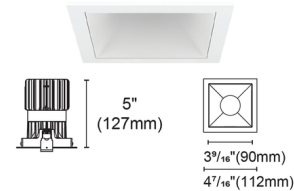

Adjustable Downlight