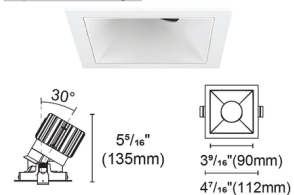

CLICK TO VIEW PRODUCT

Notes: