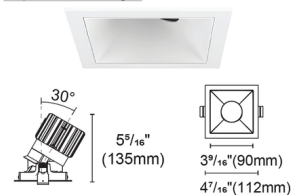

CLICK TO VIEW PRODUCT

Notes: