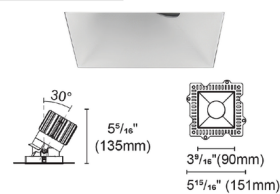

Adjustable Downlight

CLICK TO VIEW PRODUCT

Notes: