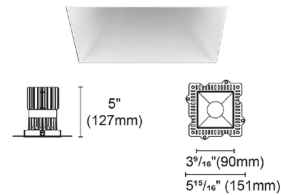

Fixed Downlight