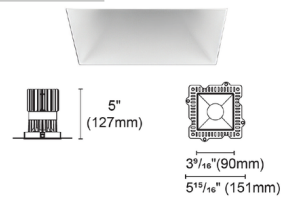

Fixed Downlight