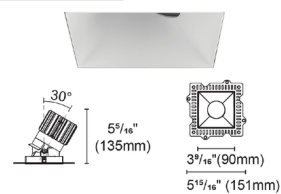

Adjustable Downlight

CLICK TO VIEW PRODUCT

Notes: