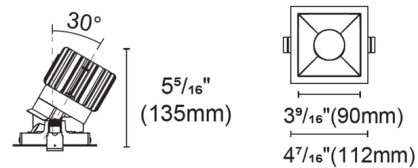

### Description

Experience the radiance of Luca 3.5 - a cutting-edge downlight that embodies its Latin namesake as the 'Bringer of Light', a testament to the latest advancements in cutting-edge lighting technology. Luca delivers high performance solutions designed to elevate hospitality, retail, commercial, and discerning residential spaces. Luca downlights distinguish themselves with precision optics and exceptional color rendering. The Luca 3.5 Inch Warm Dim Adjustable Pinhole Downlight with Trim series delivers captivating illumination across a wide spectrum, creating a visually engaging experience within any space. With its extensive range of design and installation options, Luca 3.5 is versatile for a wide array of new construction and remodel applications. Moreover, the compact form factor allows for installation in spaces with limited clearance. Includes clear glass and soft diffusing film. Ceiling cut out: 4 inch. Ceiling thickness 0.5 to 1 inch. Available in Warm Dim 30D (3000K-1800K) color temperature and a variety of beam spread options. See housing for wattage/lumen options. NOTE: A complete fixture requires a trim and housing, sold separately. HOUSING LUMEN OPTIONS: 16 Watt = 850 Lumens 20 Watt = 1026 Lumens 24 Watt = 1202 Lumens

### Specifications

REFLECTOR/BAFFLE COLOR	Black
BODY FINISH	White
WATTAGE	N/A
DIMMER	N/A
DIMENSIONS	4.4"W x 5.31"H
BULB NOT INCLUDED	LED/120V LED

### Technical Information

APERTURE SHAPE	Pinhole
CEILING TYPE	Drywall with Trim
FUNCTION	Adjustable Accent
LAMP LIFE	50000 hours
BEAM ANGLE	15°
COLOR RENDERING	90 CRI
LAMP COLOR	3000K Warm Dim

Shown in white / black