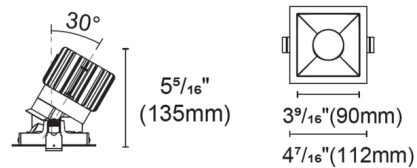

### Description

Experience the radiance of Luca 3.5 - a cutting-edge downlight that embodies its Latin namesake as the 'Bringer of Light', a testament to the latest advancements in cutting-edge lighting technology. Luca delivers high performance solutions designed to elevate hospitality, retail, commercial, and discerning residential spaces. Luca downlights distinguish themselves with precision optics and exceptional color rendering. The Luca 3.5 Inch Warm Dim Adjustable Pinhole Downlight with Trim series delivers captivating illumination across a wide spectrum, creating a visually engaging experience within any space. With its extensive range of design and installation options, Luca 3.5 is versatile for a wide array of new construction and remodel applications. Moreover, the compact form factor allows for installation in spaces with limited clearance. Includes clear glass and soft diffusing film. Ceiling cut out: 4 inch. Ceiling thickness 0.5 to 1 inch. Available in Warm Dim 30D (3000K-1800K) color temperature and a variety of beam spread options. See housing for wattage/lumen options. NOTE: A complete fixture requires a trim and housing, sold separately. HOUSING LUMEN OPTIONS: 16 Watt = 850 Lumens 20 Watt = 1026 Lumens 24 Watt = 1202 Lumens

### Specifications

REFLECTOR/BAFFLE COLOR	Black
BODY FINISH	White
WATTAGE	N/A
DIMMER	N/A
DIMENSIONS	4.4"W x 5.31"H
BULB NOT INCLUDED	LED/120V LED

### Technical Information

APERTURE SHAPE	Pinhole
CEILING TYPE	Drywall with Trim
FUNCTION	Adjustable Accent
LAMP LIFE	50000 hours
BEAM ANGLE	15°
COLOR RENDERING	90 CRI
LAMP COLOR	3000K Warm Dim

Shown in white / black