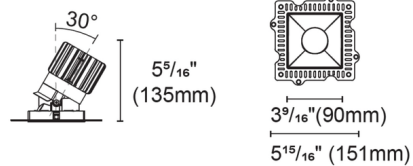

### Description

Experience the radiance of Luca 3.5 - a cutting-edge downlight that embodies its Latin namesake as the 'Bringer of Light', a testament to the latest advancements in cutting-edge lighting technology. Luca delivers high performance solutions designed to elevate hospitality, retail, commercial, and discerning residential spaces. Luca downlights distinguish themselves with precision optics and exceptional color rendering. The Luca 3.5 Inch Warm Dim Trimless Adjustable Pinhole Downlight series delivers captivating illumination across a wide spectrum, creating a visually engaging experience within any space. With its extensive range of design and installation options, Luca 3.5 is versatile for a wide array of new construction and remodel applications. Moreover, the compact form factor allows for installation in spaces with limited clearance. Includes clear glass and soft diffusing film. Ceiling cut out: 4 inch. Ceiling thickness 0.5 to 1 inch. Available in Warm Dim 30D (3000K-1800K) color temperature and beam spread options. See housing for wattage/lumen options. NOTE: A complete fixture requires a trim and housing, sold separately. HOUSING LUMEN OPTIONS: 16 Watt = 850 Lumens 20 Watt = 1026 Lumens 24 Watt = 1202 Lumens

### Specifications

REFLECTOR/BAFFLE COLOR	Black
BODY FINISH	N/A
WATTAGE	N/A
DIMMER	N/A
DIMENSIONS	3.56"W x 5.31"H
BULB NOT INCLUDED	LED/120V LED

### Technical Information

APERTURE SHAPE	Pinhole
CEILING TYPE	Drywall Trimless/Flush
FUNCTION	Adjustable Accent
LAMP LIFE	50000 hours
BEAM ANGLE	15°
COLOR RENDERING	90 CRI
LAMP COLOR	3000K Warm Dim

Shown in black