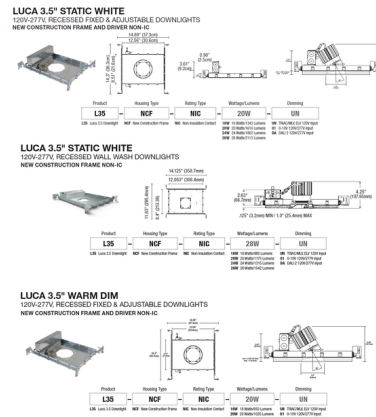

Shown in galvanized