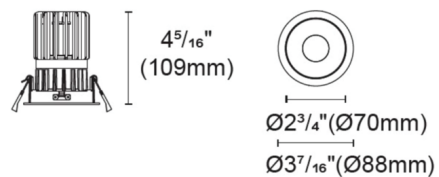

### Description

Experience the radiance of Luca 2.7 - a cutting-edge downlight that embodies its Latin namesake as the 'Bringer of Light', a testament to the latest advancements in cutting-edge lighting technology. Luca delivers high performance solutions designed to elevate hospitality, retail, commercial, and discerning residential spaces. Luca downlights distinguish themselves with precision optics and exceptional color rendering. The Luca Static White Fixed Downlight series delivers captivating illumination across a wide spectrum, creating a visually engaging experience within any space. With its extensive range of design and installation options, Luca 2.7 is versatile for a wide array of new construction and remodel applications. Moreover, the compact form factor allows for installation in spaces with limited clearance. Includes clear glass and soft diffusing film. Ceiling cut out: 3 inch. Ceiling thickness 0.5 to 1 inch. Available in a variety of color temperature and beam angle options. Limited options available in 2400K color temperature. See housing for wattage/lumen options. NOTE: A complete fixture requires a trim and housing, sold separately. HOUSING LUMEN OPTIONS: 16 Watt = 1123 Lumens 20 Watt = 1346 Lumens 24 Watt = 1507 Lumens

### Specifications

REFLECTOR/BAFFLE COLOR	White
BODY FINISH	White
WATTAGE	N/A
DIMMER	N/A
DIMENSIONS	3.445"W x 4.31"H
BULB NOT INCLUDED	LED/120V LED

### Technical Information

APERTURE SHAPE	Round
CEILING TYPE	Drywall with Trim
FUNCTION	Downlight
LAMP LIFE	50000 hours
BEAM ANGLE	15°
COLOR RENDERING	90 CRI
LAMP COLOR	2400K

Shown in white / white

CLICK TO VIEW PRODUCT