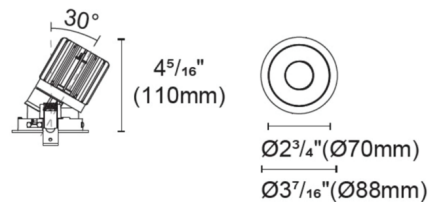

CLICK TO VIEW PRODUCT

Notes: