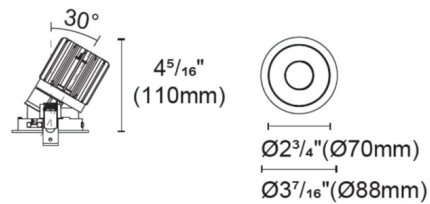

CLICK TO VIEW PRODUCT

Notes: