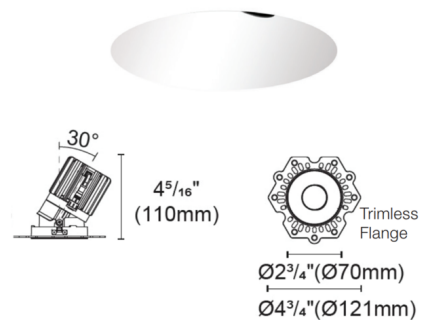

CLICK TO VIEW PRODUCT

Notes: