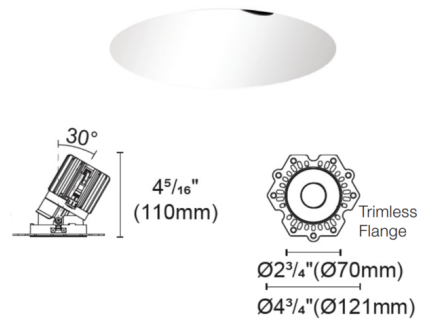

### Description

Experience the radiance of Luca 2.7 - a cutting-edge downlight that embodies its Latin namesake as the 'Bringer of Light', a testament to the latest advancements in cutting-edge lighting technology. Luca delivers high performance solutions designed to elevate hospitality, retail, commercial, and discerning residential spaces. Luca downlights distinguish themselves with precision optics and exceptional color rendering. The Luca Round Static White Trimless Adjustable Downlight series delivers captivating illumination across a wide spectrum, creating a visually engaging experience within any space. With its extensive range of design and installation options, Luca 2.7 is versatile for a wide array of new construction and remodel applications. Moreover, the compact form factor allows for installation in spaces with limited clearance. Includes clear glass and soft diffusing film. Ceiling cut out: 3 inch. Ceiling thickness 0.5 to 1 inch. Available in a variety of color temperature and beam angle options. Limited options available in 2400K color temperature. See housing for wattage/lumen options. NOTE: A complete fixture requires a trim and housing, sold separately. HOUSING LUMEN OPTIONS: 16 Watt = 1123 Lumens 20 Watt = 1346 Lumens 24 Watt = 1507 Lumens

### Specifications

REFLECTOR/BAFFLE COLOR	White
BODY FINISH	N/A
WATTAGE	N/A
DIMMER	N/A
DIMENSIONS	2.75"W x 4.31"H
BULB NOT INCLUDED	LED/120V LED

### Technical Information

APERTURE SHAPE	Round
CEILING TYPE	Drywall Trimless/Flush
FUNCTION	Adjustable Accent
LAMP LIFE	50000 hours
BEAM ANGLE	15°
COLOR RENDERING	90 CRI
LAMP COLOR	2400K

Shown in white

CLICK TO VIEW PRODUCT