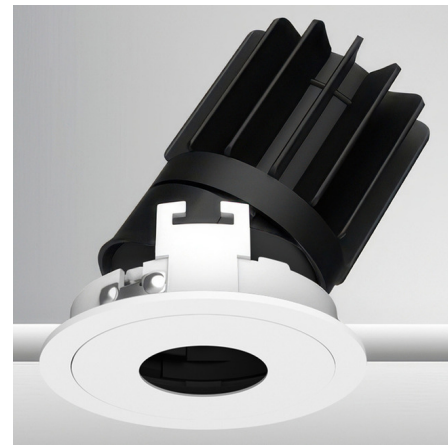

## Luca 2.7 inch Round Static White Adjustable Pinhole with Trim By PureEdge Lighting

### Description

Experience the radiance of Luca 2.7 - a cutting-edge downlight that embodies its Latin namesake as the 'Bringer of Light', a testament to the latest advancements in cutting-edge lighting technology. Luca delivers high performance solutions designed to elevate hospitality, retail, commercial, and discerning residential spaces. Luca downlights distinguish themselves with precision optics and exceptional color rendering. The Luca 2.7 Inch Static White Adjustable Pinhole Downlight with Trim series delivers captivating illumination across a wide spectrum, creating a visually engaging experience within any space. With its extensive range of design and installation options, Luca 2.7 is versatile for a wide array of new construction and remodel applications. Moreover, the compact form factor allows for installation in spaces with limited clearance. Includes clear glass and soft diffusing film. Ceiling cut out: 3 inch. Ceiling thickness 0.5 to 1 inch. Available in a variety of color temperature and beam spread options. Limited options available in 2400K color temperature. See housing for wattage/lumen options. NOTE: A complete fixture requires a trim and housing, sold separately. HOUSING LUMEN OPTIONS: 16 Watt = 1123 Lumens 20 Watt = 1346 Lumens 24 Watt = 1507 Lumens

### Specifications

REFLECTOR/BAFFLE COLOR	Black
BODY FINISH	White
WATTAGE	N/A
DIMMER	N/A
DIMENSIONS	3.445"W x 4.31"H
BULB NOT INCLUDED	LED/120V LED

### Technical Information

APERTURE SHAPE	Pinhole
CEILING TYPE	Drywall with Trim
FUNCTION	Adjustable Accent
LAMP LIFE	50000 hours
BEAM ANGLE	15°
COLOR RENDERING	90 CRI
LAMP COLOR	2400K

Shown in white / black