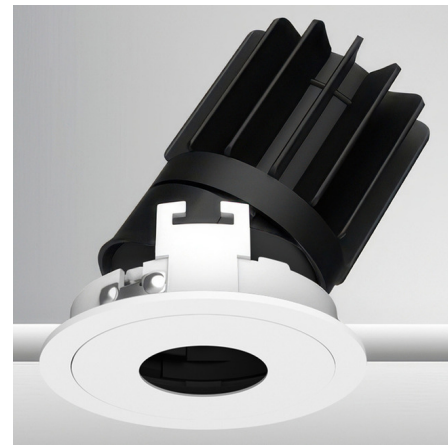

Specifications

REFLECTOR/BAFFLE COLOR	Black
BODY FINISH	White
WATTAGE	N/A
DIMMER	N/A
DIMENSIONS	3.445"W x 4.31"H
BULB NOT INCLUDED	LED/120V LED

Technical Information

APERTURE SHAPE	Pinhole
CEILING TYPE	Drywall with Trim
FUNCTION	Adjustable Accent
LAMP LIFE	50000 hours
BEAM ANGLE	15°
COLOR RENDERING	90 CRI
LAMP COLOR	2400K

Shown in white / black