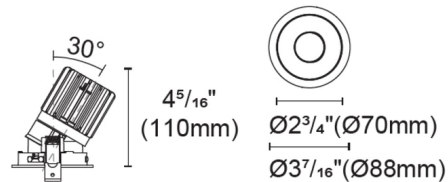

Description

Experience the radiance of Luca 2.7 - a cutting-edge downlight that embodies its Latin namesake as the 'Bringer of Light', a testament to the latest advancements in cutting-edge lighting technology. Luca delivers high performance solutions designed to elevate hospitality, retail, commercial, and discerning residential spaces. Luca downlights distinguish themselves with precision optics and exceptional color rendering. The Luca 2.7 Inch Static White Adjustable Pinhole Downlight with Trim series delivers captivating illumination across a wide spectrum, creating a visually engaging experience within any space. With its extensive range of design and installation options, Luca 2.7 is versatile for a wide array of new construction and remodel applications. Moreover, the compact form factor allows for installation in spaces with limited clearance. Includes clear glass and soft diffusing film. Ceiling cut out: 3 inch. Ceiling thickness 0.5 to 1 inch. Available in a variety of color temperature and beam spread options. Limited options available in 2400K color temperature. See housing for wattage/lumen options. NOTE: A complete fixture requires a trim and housing, sold separately. HOUSING LUMEN OPTIONS: 16 Watt = 1123 Lumens 20 Watt = 1346 Lumens 24 Watt = 1507 Lumens

Specifications

REFLECTOR/BAFFLE COLOR	Black
BODY FINISH	White
WATTAGE	N/A
DIMMER	N/A
DIMENSIONS	3.445"W x 4.31"H
BULB NOT INCLUDED	LED/120V LED

Technical Information

APERTURE SHAPE	Pinhole
CEILING TYPE	Drywall with Trim
FUNCTION	Adjustable Accent
LAMP LIFE	50000 hours
BEAM ANGLE	15°
COLOR RENDERING	90 CRI
LAMP COLOR	2400K

Shown in white / black

Round Trim Pinhole

CLICK TO VIEW PRODUCT

Notes: