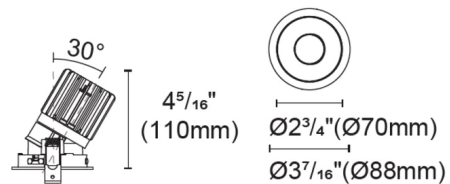

### Description

Experience the radiance of Luca 2.7 - a cutting-edge downlight that embodies its Latin namesake as the 'Bringer of Light', a testament to the latest advancements in cutting-edge lighting technology. Luca delivers high performance solutions designed to elevate hospitality, retail, commercial, and discerning residential spaces. Luca downlights distinguish themselves with precision optics and exceptional color rendering. The Luca 2.7 Inch Static White Adjustable Pinhole Downlight with Trim series delivers captivating illumination across a wide spectrum, creating a visually engaging experience within any space. With its extensive range of design and installation options, Luca 2.7 is versatile for a wide array of new construction and remodel applications. Moreover, the compact form factor allows for installation in spaces with limited clearance. Includes clear glass and soft diffusing film. Ceiling cut out: 3 inch. Ceiling thickness 0.5 to 1 inch. Available in a variety of color temperature and beam spread options. Limited options available in 2400K color temperature. See housing for wattage/lumen options. NOTE: A complete fixture requires a trim and housing, sold separately. HOUSING LUMEN OPTIONS: 16 Watt = 1123 Lumens 20 Watt = 1346 Lumens 24 Watt = 1507 Lumens

### Specifications

REFLECTOR/BAFFLE COLOR	Black
BODY FINISH	White
WATTAGE	N/A
DIMMER	N/A
DIMENSIONS	3.445"W x 4.31"H
BULB NOT INCLUDED	LED/120V LED

### Technical Information

APERTURE SHAPE	Pinhole
CEILING TYPE	Drywall with Trim
FUNCTION	Adjustable Accent
LAMP LIFE	50000 hours
BEAM ANGLE	15°
COLOR RENDERING	90 CRI
LAMP COLOR	2400K

Shown in white / black

Round Trim Pinhole

CLICK TO VIEW PRODUCT

Notes: