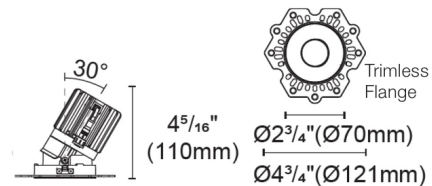

Description

Experience the radiance of Luca 2.7 - a cutting-edge downlight that embodies its Latin namesake as the 'Bringer of Light', a testament to the latest advancements in cutting-edge lighting technology. Luca delivers high performance solutions designed to elevate hospitality, retail, commercial, and discerning residential spaces. Luca downlights distinguish themselves with precision optics and exceptional color rendering. The Luca 2.7 Inch Static White Trimless Adjustable Pinhole Downlight series delivers captivating illumination across a wide spectrum, creating a visually engaging experience within any space. With its extensive range of design and installation options, Luca 2.7 is versatile for a wide array of new construction and remodel applications. Moreover, the compact form factor allows for installation in spaces with limited clearance. Includes clear glass and soft diffusing film. Ceiling cut out: 3 inch. Ceiling thickness 0.5 to 1 inch. Available in a variety of color temperature and beam angle options. Limited options available in 2400K color temperature. See housing for wattage/lumen options. NOTE: A complete fixture requires a trim and housing, sold separately. HOUSING LUMEN OPTIONS: 16 Watt = 1123 Lumens 20 Watt = 1346 Lumens 24 Watt = 1507 Lumens

Specifications

REFLECTOR/BAFFLE COLOR	Black
BODY FINISH	N/A
WATTAGE	N/A
DIMMER	N/A
DIMENSIONS	2.75"W x 4.31"H
BULB NOT INCLUDED	LED/120V LED

Technical Information

APERTURE SHAPE	Pinhole
CEILING TYPE	Drywall Trimless/Flush
FUNCTION	Adjustable Accent
LAMP LIFE	50000 hours
BEAM ANGLE	15°
COLOR RENDERING	90 CRI
LAMP COLOR	2400K

Shown in black

Round Trimless Pinhole

CLICK TO VIEW PRODUCT

Notes: