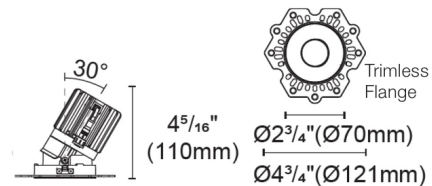

### Specifications

REFLECTOR/BAFFLE COLOR	Black
BODY FINISH	N/A
WATTAGE	N/A
DIMMER	N/A
DIMENSIONS	2.75"W x 4.31"H
BULB NOT INCLUDED	LED/120V LED

### Technical Information

APERTURE SHAPE	Pinhole
CEILING TYPE	Drywall Trimless/Flush
FUNCTION	Adjustable Accent
LAMP LIFE	50000 hours
BEAM ANGLE	15°
COLOR RENDERING	90 CRI
LAMP COLOR	2400K

Shown in black

Round Trimless Pinhole

CLICK TO VIEW PRODUCT

Notes: