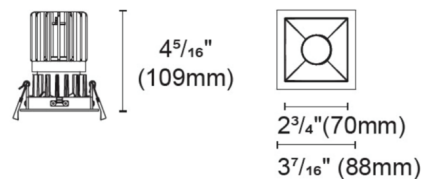

### Description

Experience the radiance of Luca 2.7 - a cutting-edge downlight that embodies its Latin namesake as the 'Bringer of Light', a testament to the latest advancements in cutting-edge lighting technology. Luca delivers high performance solutions designed to elevate hospitality, retail, commercial, and discerning residential spaces. Luca downlights distinguish themselves with precision optics and exceptional color rendering. The Luca Square Static White Fixed Downlight series delivers captivating illumination across a wide spectrum, creating a visually engaging experience within any space. With its extensive range of design and installation options, Luca 2.7 is versatile for a wide array of new construction and remodel applications. Moreover, the compact form factor allows for installation in spaces with limited clearance. Includes clear glass and soft diffusing film. Ceiling cut out: 3 inch. Ceiling thickness 0.5 to 1 inch. Available in a variety of color temperature and beam angle options. Limited options available in 2400K color temperature. See housing for wattage/lumen options. Note: A complete fixture requires a trim and housing, sold separately. Housing Lumen Options: 16 Watt = 1123 Lumens 20 Watt = 1346 Lumens 24 Watt = 1507 Lumens

### Specifications

REFLECTOR/BAFFLE COLOR	White
BODY FINISH	White
WATTAGE	N/A
DIMMER	N/A
DIMENSIONS	3.445"W x 4.31"H
BULB NOT INCLUDED	LED/120V LED

### Technical Information

APERTURE SHAPE	Square
CEILING TYPE	Drywall with Trim
FUNCTION	Downlight
LAMP LIFE	50000 hours
BEAM ANGLE	15°
COLOR RENDERING	90 CRI
LAMP COLOR	2400K

Shown in white / white

CLICK TO VIEW PRODUCT