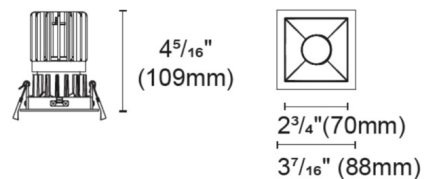

CLICK TO VIEW PRODUCT

Notes: