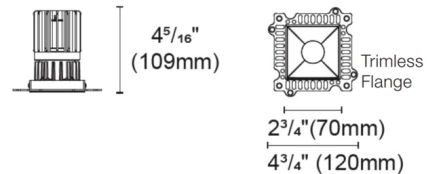

### Specifications

REFLECTOR/BAFFLE COLOR	White
BODY FINISH	N/A
WATTAGE	N/A
DIMMER	N/A
DIMENSIONS	2.75"W x 4.31"H
BULB NOT INCLUDED	LED/120V LED

### Technical Information

APERTURE SHAPE	Square
CEILING TYPE	Drywall Trimless/Flush
FUNCTION	Downlight
LAMP LIFE	50000 hours
BEAM ANGLE	15°
COLOR RENDERING	90 CRI
LAMP COLOR	2400K

Shown in white

CLICK TO VIEW PRODUCT