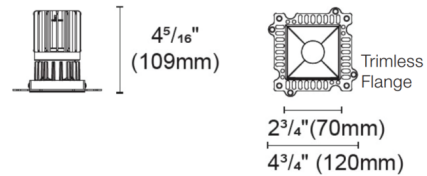

CLICK TO VIEW PRODUCT

Notes: