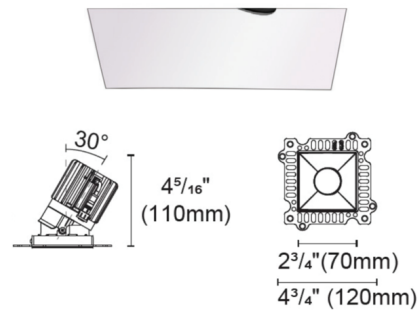

### Specifications

|                        |                 |
|------------------------|-----------------|
| REFLECTOR/BAFFLE COLOR | White           |
| BODY FINISH            | N/A             |
| WATTAGE                | N/A             |
| DIMMER                 | N/A             |
| DIMENSIONS             | 2.75"W x 4.31"H |
| BULB NOT INCLUDED      | LED/120V LED    |

### Technical Information

|                 |                        |
|-----------------|------------------------|
| APERTURE SHAPE  | Square                 |
| CEILING TYPE    | Drywall Trimless/Flush |
| FUNCTION        | Adjustable Accent      |
| LAMP LIFE       | 50000 hours            |
| BEAM ANGLE      | 15°                    |
| COLOR RENDERING | 90 CRI                 |
| LAMP COLOR      | 2400K                  |