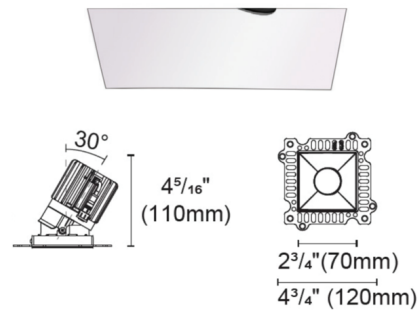

### Description

Experience the radiance of Luca 2.7 - a cutting-edge downlight that embodies its Latin namesake as the 'Bringer of Light', a testament to the latest advancements in cutting-edge lighting technology. Luca delivers high performance solutions designed to elevate hospitality, retail, commercial, and discerning residential spaces. Luca downlights distinguish themselves with precision optics and exceptional color rendering. The Luca Downlight series delivers captivating illumination across a wide spectrum, creating a visually engaging experience within any space. With its extensive range of design and installation options, Luca 2.7 is versatile for a wide array of new construction and remodel applications. Moreover, the compact form factor allows for installation in spaces with limited clearance. Includes clear glass and soft diffusing film. Ceiling cut out: 3 inch. Ceiling thickness 0.5 to 1 inch. Available in a variety of color temperature and beam spread options. Limited options available in 2400K color temperature. See housing for wattage/lumen options. NOTE: A complete fixture requires a trim and housing, sold separately. HOUSING LUMEN OPTIONS: 20 Watt = 1346 Lumens 24 Watt = 1507 Lumens

### Specifications

REFLECTOR/BAFFLE COLOR	White
BODY FINISH	N/A
WATTAGE	N/A
DIMMER	N/A
DIMENSIONS	2.75"W x 4.31"H
BULB NOT INCLUDED	LED/120V LED

### Technical Information

APERTURE SHAPE	Square
CEILING TYPE	Drywall Trimless/Flush
FUNCTION	Adjustable Accent
LAMP LIFE	50000 hours
BEAM ANGLE	15°
COLOR RENDERING	90 CRI
LAMP COLOR	2400K

Shown in white