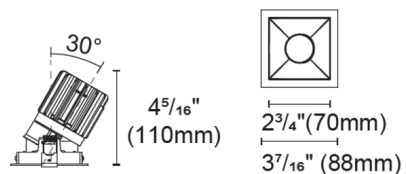

### Description

Experience the radiance of Luca 2.7 - a cutting-edge downlight that embodies its Latin namesake as the 'Bringer of Light', a testament to the latest advancements in cutting-edge lighting technology. Luca delivers high performance solutions designed to elevate hospitality, retail, commercial, and discerning residential spaces. Luca downlights distinguish themselves with precision optics and exceptional color rendering. The Luca 2.7 Inch Static White Adjustable Pinhole Downlight with Trim series delivers captivating illumination across a wide spectrum, creating a visually engaging experience within any space. With its extensive range of design and installation options, Luca 2.7 is versatile for a wide array of new construction and remodel applications. Moreover, the compact form factor allows for installation in spaces with limited clearance. Includes clear glass and soft diffusing film. Ceiling cut out: 3 inch. Ceiling thickness 0.5 to 1 inch. Available in a variety of color temperature and beam spread options. Limited options available in 2400K color temperature. See housing for wattage/lumen options. NOTE: A complete fixture requires a trim and housing, sold separately. HOUSING LUMEN OPTIONS: 16 Watt = 1123 Lumens 20 Watt = 1346 Lumens 24 Watt = 1507 Lumens

### Specifications

REFLECTOR/BAFFLE COLOR	Black
BODY FINISH	White
WATTAGE	N/A
DIMMER	N/A
DIMENSIONS	3.445"W x 4.31"H
BULB NOT INCLUDED	LED/120V LED

### Technical Information

APERTURE SIZE	2.700"
APERTURE SHAPE	Pinhole
CEILING TYPE	Drywall with Trim
FUNCTION	Adjustable Accent
LAMP LIFE	50000 hours
BEAM ANGLE	15°
COLOR RENDERING	90 CRI
LAMP COLOR	2400K

Shown in white / black

Square Trim Pinhole

CLICK TO VIEW PRODUCT

Notes: