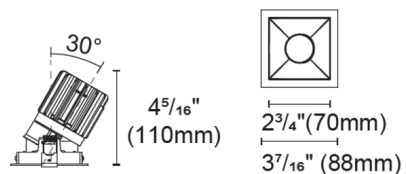

Description

Experience the radiance of Luca 2.7 - a cutting-edge downlight that embodies its Latin namesake as the 'Bringer of Light', a testament to the latest advancements in cutting-edge lighting technology. Luca delivers high performance solutions designed to elevate hospitality, retail, commercial, and discerning residential spaces. Luca downlights distinguish themselves with precision optics and exceptional color rendering. The Luca 2.7 Inch Static White Adjustable Pinhole Downlight with Trim series delivers captivating illumination across a wide spectrum, creating a visually engaging experience within any space. With its extensive range of design and installation options, Luca 2.7 is versatile for a wide array of new construction and remodel applications. Moreover, the compact form factor allows for installation in spaces with limited clearance. Includes clear glass and soft diffusing film. Ceiling cut out: 3 inch. Ceiling thickness 0.5 to 1 inch. Available in a variety of color temperature and beam spread options. Limited options available in 2400K color temperature. See housing for wattage/lumen options. NOTE: A complete fixture requires a trim and housing, sold separately. HOUSING LUMEN OPTIONS: 16 Watt = 1123 Lumens 20 Watt = 1346 Lumens 24 Watt = 1507 Lumens

Specifications

REFLECTOR/BAFFLE COLOR	Black
BODY FINISH	White
WATTAGE	N/A
DIMMER	N/A
DIMENSIONS	3.445"W x 4.31"H
BULB NOT INCLUDED	LED/120V LED

Technical Information

APERTURE SIZE	2.700"
APERTURE SHAPE	Pinhole
CEILING TYPE	Drywall with Trim
FUNCTION	Adjustable Accent
LAMP LIFE	50000 hours
BEAM ANGLE	15°
COLOR RENDERING	90 CRI
LAMP COLOR	2400K

Shown in white / black

Square Trim Pinhole

CLICK TO VIEW PRODUCT

Notes: