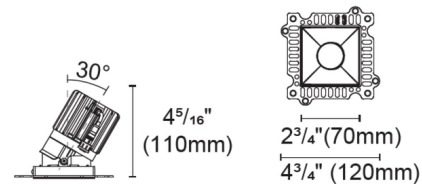

### Specifications

REFLECTOR/BAFFLE COLOR	Black
BODY FINISH	N/A
WATTAGE	N/A
DIMMER	N/A
DIMENSIONS	2.75"W x 4.31"H
BULB NOT INCLUDED	LED/120V LED

### Technical Information

APERTURE SHAPE	Pinhole
CEILING TYPE	Drywall Trimless/Flush
FUNCTION	Adjustable Accent
LAMP LIFE	50000 hours
BEAM ANGLE	15°
COLOR RENDERING	90 CRI
LAMP COLOR	2400K

Shown in black

Square Trimless Pinhole

CLICK TO VIEW PRODUCT

Notes: