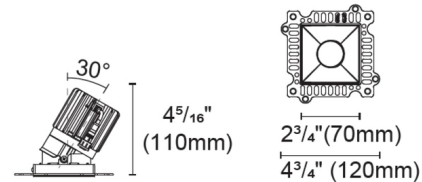

Description

Experience the radiance of Luca 2.7 - a cutting-edge downlight that embodies its Latin namesake as the 'Bringer of Light', a testament to the latest advancements in cutting-edge lighting technology. Luca delivers high performance solutions designed to elevate hospitality, retail, commercial, and discerning residential spaces. Luca downlights distinguish themselves with precision optics and exceptional color rendering. The Luca 2.7 Inch Static White Trimless Adjustable Pinhole Downlight series delivers captivating illumination across a wide spectrum, creating a visually engaging experience within any space. With its extensive range of design and installation options, Luca 2.7 is versatile for a wide array of new construction and remodel applications. Moreover, the compact form factor allows for installation in spaces with limited clearance. Includes clear glass and soft diffusing film. Ceiling cut out: 3 inch. Ceiling thickness 0.5 to 1 inch. Available in a variety of color temperature and beam angle options. Limited options available in 2400K color temperature. See housing for wattage/lumen options. NOTE: A complete fixture requires a trim and housing, sold separately. HOUSING LUMEN OPTIONS: 16 Watt = 1123 Lumens 20 Watt = 1346 Lumens 24 Watt = 1507 Lumens

Specifications

REFLECTOR/BAFFLE COLOR	Black
BODY FINISH	N/A
WATTAGE	N/A
DIMMER	N/A
DIMENSIONS	2.75"W x 4.31"H
BULB NOT INCLUDED	LED/120V LED

Technical Information

APERTURE SHAPE	Pinhole
CEILING TYPE	Drywall Trimless/Flush
FUNCTION	Adjustable Accent
LAMP LIFE	50000 hours
BEAM ANGLE	15°
COLOR RENDERING	90 CRI
LAMP COLOR	2400K

Shown in black

Square Trimless Pinhole

CLICK TO VIEW PRODUCT

Notes: