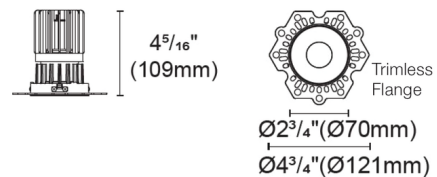

CLICK TO VIEW PRODUCT

Notes: