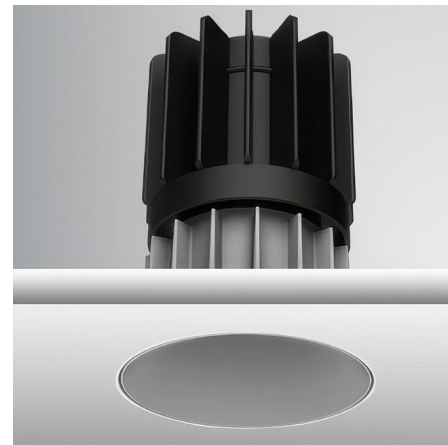

Lightology

lightology.com
866-954-4489
04-25-26

Project: _____
 Company: _____
 Location: _____ Fixture Type: _____
 SPEC #: **EDG1389075**
 Approved On: _____ Approved By: _____

Luca 2.7 inch Round Warm Dim Trimless Fixed Downlight

By PureEdge Lighting

Description

Experience the radiance of Luca 2.7 - a cutting-edge downlight that embodies its Latin namesake as the 'Bringer of Light', a testament to the latest advancements in cutting-edge lighting technology. Luca delivers high performance solutions designed to elevate hospitality, retail, commercial, and discerning residential spaces. Luca downlights distinguish themselves with precision optics and exceptional color rendering. The Luca 2.7 Inch Warm Dim Trimless Fixed Downlight series delivers captivating illumination across a wide spectrum, creating a visually engaging experience within any space. With its extensive range of design and installation options, Luca 2.7 is versatile for a wide array of new construction and remodel applications. Moreover, the compact form factor allows for installation in spaces with limited clearance. Includes clear glass and soft diffusing film. Ceiling cut out: 3 inch. Ceiling thickness 0.5 to 1 inch. Available in Warm Dim (3000K - 2000K color temperature and a variety beam spread options. See housing for wattage/lumen options. NOTE: A complete fixture requires a trim and housing, sold separately. HOUSING LUMEN OPTIONS: 16 Watt = 821 Lumens 20 Watt = 905 Lumens 24 Watt = 988 Lumens

Specifications

| | |
|------------------------|-----------------|
| REFLECTOR/BAFFLE COLOR | Haze |
| BODY FINISH | N/A |
| WATTAGE | N/A |
| DIMMER | N/A |
| DIMENSIONS | 2.75"W x 4.31"H |
| BULB NOT INCLUDED | LED/120V LED |

Technical Information

| | |
|-----------------|------------------------|
| APERTURE SHAPE | Round |
| CEILING TYPE | Drywall Trimless/Flush |
| FUNCTION | Downlight |
| LAMP LIFE | 50000 hours |
| BEAM ANGLE | 15° |
| COLOR RENDERING | 90 CRI |
| LAMP COLOR | 3000K Warm Dim |