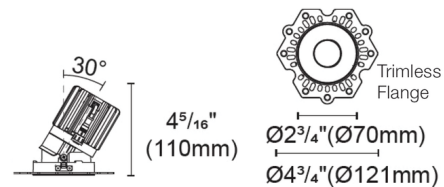

By PureEdge Lighting

Description

Experience the radiance of Luca 2.7 - a cutting-edge downlight that embodies its Latin namesake as the 'Bringer of Light', a testament to the latest advancements in cutting-edge lighting technology. Luca delivers high performance solutions designed to elevate hospitality, retail, commercial, and discerning residential spaces. Luca downlights distinguish themselves with precision optics and exceptional color rendering. The Luca 2.7 Inch Warm Dim Trimless Adjustable Downlight series delivers captivating illumination across a wide spectrum, creating a visually engaging experience within any space. With its extensive range of design and installation options, Luca 2.7 is versatile for a wide array of new construction and remodel applications. Moreover, the compact form factor allows for installation in spaces with limited clearance. Includes clear glass and soft diffusing film. Ceiling cut out: 3 inch. Ceiling thickness 0.5 to 1 inch. Available in Warm Dim (3000K - 2000K color temperature and a variety beam spread options. See housing for wattage/lumen options. NOTE: A complete fixture requires a trim and housing, sold separately. HOUSING LUMEN OPTIONS: 16 Watt = 821 Lumens 20 Watt = 905 Lumens 24 Watt = 988 Lumens

Specifications

REFLECTOR/BAFFLE COLOR	White
BODY FINISH	N/A
WATTAGE	N/A
DIMMER	N/A
DIMENSIONS	2.75"W x 4.31"H
BULB NOT INCLUDED	LED/120V LED

Technical Information

APERTURE SHAPE	Round
CEILING TYPE	Drywall Trimless/Flush
FUNCTION	Adjustable Accent
LAMP LIFE	50000 hours
BEAM ANGLE	15°
COLOR RENDERING	90 CRI
LAMP COLOR	3000K Warm Dim

Shown in white

Round Trimless

CLICK TO VIEW PRODUCT

Notes: