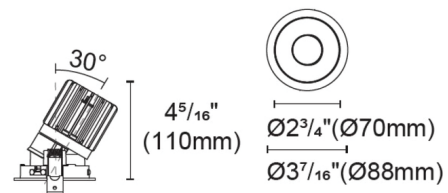

Lightology

lightology.com
866-954-4489
04-25-26

Project: _____
 Company: _____
 Location: _____ Fixture Type: _____
 SPEC #: **EDG1389086**
 Approved On: _____ Approved By: _____

Luca 2.7 inch Round Warm Dim Adjustable Downlight With Trim By PureEdge Lighting

Description

Experience the radiance of Luca 2.7 - a cutting-edge downlight that embodies its Latin namesake as the 'Bringer of Light', a testament to the latest advancements in cutting-edge lighting technology. Luca delivers high performance solutions designed to elevate hospitality, retail, commercial, and discerning residential spaces. Luca downlights distinguish themselves with precision optics and exceptional color rendering. The Luca 2.7 Inch Warm Dim Adjustable Downlight with Trim series delivers captivating illumination across a wide spectrum, creating a visually engaging experience within any space. With its extensive range of design and installation options, Luca 2.7 is versatile for a wide array of new construction and remodel applications. Moreover, the compact form factor allows for installation in spaces with limited clearance. Includes clear glass and soft diffusing film. Ceiling cut out: 3 inch. Ceiling thickness 0.5 to 1 inch. Available in Warm Dim (3000K - 2000K color temperature and a variety beam spread options. See housing for wattage/lumen options. NOTE: A complete fixture requires a trim and housing, sold separately. HOUSING LUMEN OPTIONS: 16 Watt = 821 Lumens 20 Watt = 905 Lumens 24 Watt = 988 Lumens

Specifications

REFLECTOR/BAFFLE COLOR	Black
BODY FINISH	Black
WATTAGE	N/A
DIMMER	N/A
DIMENSIONS	3.445"W x 4.31"H
BULB NOT INCLUDED	LED/120V LED

Technical Information

APERTURE SHAPE	Round
CEILING TYPE	Drywall with Trim
FUNCTION	Adjustable Accent
LAMP LIFE	50000 hours
BEAM ANGLE	15°
COLOR RENDERING	90 CRI
LAMP COLOR	3000K Warm Dim

Shown in black / black

Round Trim

CLICK TO VIEW PRODUCT

Notes: