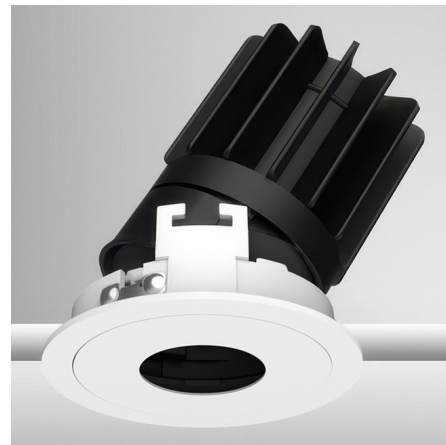

Lightology

lightology.com
866-954-4489
04-25-26

Project: _____
 Company: _____
 Location: _____ Fixture Type: _____
 SPEC #: **EDG1389094**
 Approved On: _____ Approved By: _____

Luca 2.7 inch Round Warm Dim Adjustable Pinhole with Trim By PureEdge Lighting

Description

Experience the radiance of Luca 2.7 - a cutting-edge downlight that embodies its Latin namesake as the 'Bringer of Light', a testament to the latest advancements in cutting-edge lighting technology. Luca delivers high performance solutions designed to elevate hospitality, retail, commercial, and discerning residential spaces. Luca downlights distinguish themselves with precision optics and exceptional color rendering. The Luca 2.7 Inch Warm Dim Adjustable Pinhole series delivers captivating illumination across a wide spectrum, creating a visually engaging experience within any space. With its extensive range of design and installation options, Luca 2.7 is versatile for a wide array of new construction and remodel applications. Moreover, the compact form factor allows for installation in spaces with limited clearance. Includes clear glass and soft diffusing film. Ceiling cut out: 3 inch. Ceiling thickness 0.5 to 1 inch. Available in Warm Dim (3000K - 2000K color temperature and a variety of beam spread options. See housing for wattage/lumen options. NOTE: A complete fixture requires a trim and housing, sold separately. HOUSING LUMEN OPTIONS: 16 Watt = 821 Lumens 20 Watt = 905 Lumens 24 Watt = 988 Lumens

Specifications

REFLECTOR/BAFFLE COLOR	Black
BODY FINISH	White
WATTAGE	N/A
DIMMER	N/A
DIMENSIONS	3.445"W x 4.31"H
BULB NOT INCLUDED	LED/120V LED

Technical Information

APERTURE SHAPE	Pinhole
CEILING TYPE	Drywall with Trim
FUNCTION	Adjustable Accent
LAMP LIFE	50000 hours
BEAM ANGLE	15°
COLOR RENDERING	90 CRI
LAMP COLOR	3000K Warm Dim

Shown in white / black

Round Trim Pinhole

CLICK TO VIEW PRODUCT

Notes: