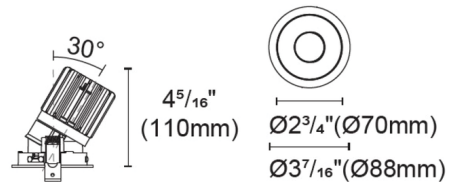

Description

Experience the radiance of Luca 2.7 - a cutting-edge downlight that embodies its Latin namesake as the 'Bringer of Light', a testament to the latest advancements in cutting-edge lighting technology. Luca delivers high performance solutions designed to elevate hospitality, retail, commercial, and discerning residential spaces. Luca downlights distinguish themselves with precision optics and exceptional color rendering. The Luca 2.7 Inch Warm Dim Adjustable Pinhole series delivers captivating illumination across a wide spectrum, creating a visually engaging experience within any space. With its extensive range of design and installation options, Luca 2.7 is versatile for a wide array of new construction and remodel applications. Moreover, the compact form factor allows for installation in spaces with limited clearance. Includes clear glass and soft diffusing film. Ceiling cut out: 3 inch. Ceiling thickness 0.5 to 1 inch. Available in Warm Dim (3000K - 2000K color temperature and a variety of beam spread options. See housing for wattage/lumen options. NOTE: A complete fixture requires a trim and housing, sold separately. HOUSING LUMEN OPTIONS: 16 Watt = 821 Lumens 20 Watt = 905 Lumens 24 Watt = 988 Lumens

Specifications

REFLECTOR/BAFFLE COLOR	Black
BODY FINISH	White
WATTAGE	N/A
DIMMER	N/A
DIMENSIONS	3.445"W x 4.31"H
BULB NOT INCLUDED	LED/120V LED

Technical Information

APERTURE SHAPE	Pinhole
CEILING TYPE	Drywall with Trim
FUNCTION	Adjustable Accent
LAMP LIFE	50000 hours
BEAM ANGLE	15°
COLOR RENDERING	90 CRI
LAMP COLOR	3000K Warm Dim

Shown in white / black

Round Trim Pinhole

CLICK TO VIEW PRODUCT

Notes: