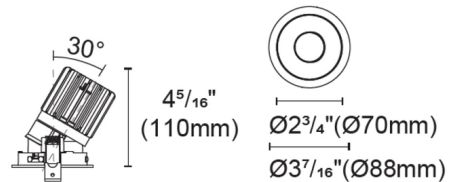

Description

Experience the radiance of Luca 2.7 - a cutting-edge downlight that embodies its Latin namesake as the 'Bringer of Light', a testament to the latest advancements in cutting-edge lighting technology. Luca delivers high performance solutions designed to elevate hospitality, retail, commercial, and discerning residential spaces. Luca downlights distinguish themselves with precision optics and exceptional color rendering. The Luca 2.7 Inch Warm Dim Adjustable Pinhole series delivers captivating illumination across a wide spectrum, creating a visually engaging experience within any space. With its extensive range of design and installation options, Luca 2.7 is versatile for a wide array of new construction and remodel applications. Moreover, the compact form factor allows for installation in spaces with limited clearance. Includes clear glass and soft diffusing film. Ceiling cut out: 3 inch. Ceiling thickness 0.5 to 1 inch. Available in Warm Dim (3000K - 2000K color temperature and a variety of beam spread options. See housing for wattage/lumen options. NOTE: A complete fixture requires a trim and housing, sold separately. HOUSING LUMEN OPTIONS: 16 Watt = 821 Lumens 20 Watt = 905 Lumens 24 Watt = 988 Lumens

Specifications

REFLECTOR/BAFFLE COLOR	Black
BODY FINISH	White
WATTAGE	N/A
DIMMER	N/A
DIMENSIONS	3.445"W x 4.31"H
BULB NOT INCLUDED	LED/120V LED

Technical Information

APERTURE SHAPE	Pinhole
CEILING TYPE	Drywall with Trim
FUNCTION	Adjustable Accent
LAMP LIFE	50000 hours
BEAM ANGLE	15°
COLOR RENDERING	90 CRI
LAMP COLOR	3000K Warm Dim

Round Trim Pinhole

Notes: