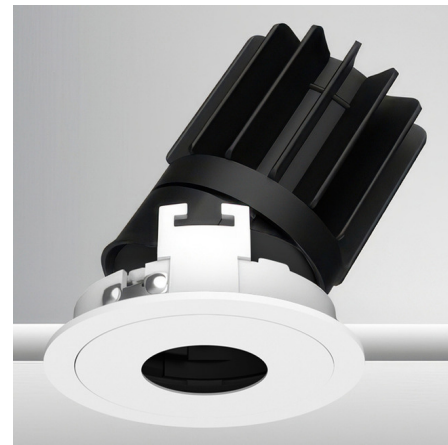

Lightology

lightology.com
866-954-4489
06-03-26

Project: _____
 Company: _____
 Location: _____ Fixture Type: _____
 SPEC #: **EDG1389094**
 Approved On: _____ Approved By: _____

Luca 2.7 inch Round Warm Dim Adjustable Pinhole with Trim By PureEdge Lighting

Description

Experience the radiance of Luca 2.7 - a cutting-edge downlight that embodies its Latin namesake as the 'Bringer of Light', a testament to the latest advancements in cutting-edge lighting technology. Luca delivers high performance solutions designed to elevate hospitality, retail, commercial, and discerning residential spaces. Luca downlights distinguish themselves with precision optics and exceptional color rendering. The Luca 2.7 Inch Warm Dim Adjustable Pinhole series delivers captivating illumination across a wide spectrum, creating a visually engaging experience within any space. With its extensive range of design and installation options, Luca 2.7 is versatile for a wide array of new construction and remodel applications. Moreover, the compact form factor allows for installation in spaces with limited clearance. Includes clear glass and soft diffusing film. Ceiling cut out: 3 inch. Ceiling thickness 0.5 to 1 inch. Available in Warm Dim (3000K - 2000K color temperature and a variety of beam spread options. See housing for wattage/lumen options. NOTE: A complete fixture requires a trim and housing, sold separately. HOUSING LUMEN OPTIONS: 16 Watt = 821 Lumens 20 Watt = 905 Lumens 24 Watt = 988 Lumens

Specifications

REFLECTOR/BAFFLE COLOR	Black
BODY FINISH	White
WATTAGE	N/A
DIMMER	N/A
DIMENSIONS	3.445"W x 4.31"H
BULB NOT INCLUDED	LED/120V LED

Technical Information

APERTURE SHAPE	Pinhole
CEILING TYPE	Drywall with Trim
FUNCTION	Adjustable Accent
LAMP LIFE	50000 hours
BEAM ANGLE	15°
COLOR RENDERING	90 CRI
LAMP COLOR	3000K Warm Dim

Round Trim Pinhole

Notes: