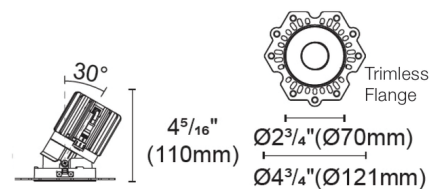

### Specifications

REFLECTOR/BAFFLE COLOR	Black
BODY FINISH	N/A
WATTAGE	N/A
DIMMER	N/A
DIMENSIONS	2.75"W x 4.31"H
BULB NOT INCLUDED	LED/120V LED

### Technical Information

APERTURE SHAPE	Pinhole
CEILING TYPE	Drywall Trimless/Flush
FUNCTION	Adjustable Accent
LAMP LIFE	50000 hours
BEAM ANGLE	15°
COLOR RENDERING	90 CRI
LAMP COLOR	3000K Warm Dim

Shown in black

Round Trimless Pinhole

CLICK TO VIEW PRODUCT

Notes: