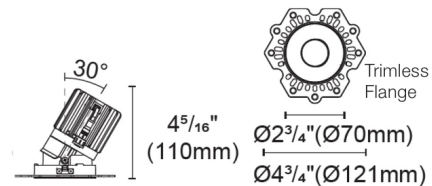

Description

Experience the radiance of Luca 2.7 - a cutting-edge downlight that embodies its Latin namesake as the 'Bringer of Light', a testament to the latest advancements in cutting-edge lighting technology. Luca delivers high performance solutions designed to elevate hospitality, retail, commercial, and discerning residential spaces. Luca downlights distinguish themselves with precision optics and exceptional color rendering. The Luca 2.7 Inch Warm Dim Trimless Adjustable Pinhole series delivers captivating illumination across a wide spectrum, creating a visually engaging experience within any space. With its extensive range of design and installation options, Luca 2.7 is versatile for a wide array of new construction and remodel applications. Moreover, the compact form factor allows for installation in spaces with limited clearance. Includes clear glass and soft diffusing film. Ceiling cut out: 3 inch. Ceiling thickness 0.5 to 1 inch. Available in Warm Dim (3000K - 2000K color temperature and a variety beam angle options. See housing for wattage/lumen options. NOTE: A complete fixture requires a trim and housing, sold separately. HOUSING LUMEN OPTIONS: 16 Watt = 821 Lumens 20 Watt = 905 Lumens 24 Watt = 988 Lumens

Specifications

REFLECTOR/BAFFLE COLOR	Black
BODY FINISH	N/A
WATTAGE	N/A
DIMMER	N/A
DIMENSIONS	2.75"W x 4.31"H
BULB NOT INCLUDED	LED/120V LED

Technical Information

APERTURE SHAPE	Pinhole
CEILING TYPE	Drywall Trimless/Flush
FUNCTION	Adjustable Accent
LAMP LIFE	50000 hours
BEAM ANGLE	15°
COLOR RENDERING	90 CRI
LAMP COLOR	3000K Warm Dim

Shown in black

Round Trimless Pinhole

CLICK TO VIEW PRODUCT

Notes: