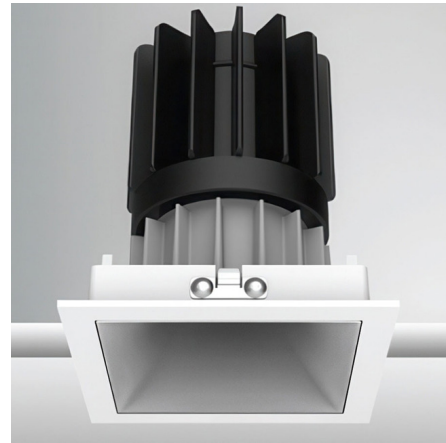

Lightology

lightology.com
866-954-4489
04-25-26

Project: _____
 Company: _____
 Location: _____ Fixture Type: _____
 SPEC #: **EDG1389100**
 Approved On: _____ Approved By: _____

Luca 2.7 inch Square Warm Dim Fixed Downlight With Trim By PureEdge Lighting

Description

Experience the radiance of Luca 2.7 - a cutting-edge downlight that embodies its Latin namesake as the 'Bringer of Light', a testament to the latest advancements in cutting-edge lighting technology. Luca delivers high performance solutions designed to elevate hospitality, retail, commercial, and discerning residential spaces. Luca downlights distinguish themselves with precision optics and exceptional color rendering. The Luca Downlight series delivers captivating illumination across a wide spectrum, creating a visually engaging experience within any space. With its extensive range of design and installation options, Luca 2.7 is versatile for a wide array of new construction and remodel applications. Moreover, the compact form factor allows for installation in spaces with limited clearance. Includes clear glass and soft diffusing film. Ceiling cut out: 3 inch. Ceiling thickness 0.5 to 1 inch. Available in Warm Dim 30D (3000K-2000K) color temperature and a variety of beam spread options. See housing for wattage/lumen options. Note: A complete fixture requires a trim and housing, sold separately. Housing Lumen Options: 20 Watt = 905 Lumens 24 Watt = 988 Lumens

Specifications

REFLECTOR/BAFFLE COLOR	Haze
BODY FINISH	White
WATTAGE	N/A
DIMMER	N/A
DIMENSIONS	3.445"W x 4.31"H
BULB NOT INCLUDED	LED/120V LED

Technical Information

APERTURE SHAPE	Square
CEILING TYPE	Drywall with Trim
FUNCTION	Downlight
LAMP LIFE	50000 hours
BEAM ANGLE	15°
COLOR RENDERING	90 CRI
LAMP COLOR	3000K Warm Dim