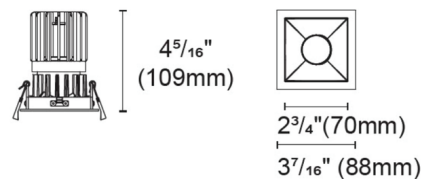

CLICK TO VIEW PRODUCT

Notes: