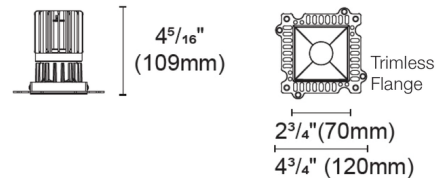

Specifications

| | |
|------------------------|-----------------|
| REFLECTOR/BAFFLE COLOR | Black |
| BODY FINISH | N/A |
| WATTAGE | N/A |
| DIMMER | N/A |
| DIMENSIONS | 2.75"W x 4.31"H |
| BULB NOT INCLUDED | LED/120V LED |

Technical Information

| | |
|-----------------|------------------------|
| APERTURE SHAPE | Square |
| CEILING TYPE | Drywall Trimless/Flush |
| FUNCTION | Downlight |
| LAMP LIFE | 50000 hours |
| BEAM ANGLE | 15° |
| COLOR RENDERING | .90 CRI |
| LAMP COLOR | 3000K Warm Dim |

Shown in black

Square Trimless

CLICK TO VIEW PRODUCT

Notes: