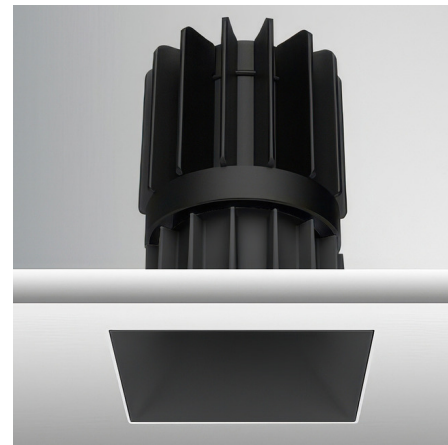

Description

Experience the radiance of Luca 2.7 - a cutting-edge downlight that embodies its Latin namesake as the 'Bringer of Light', a testament to the latest advancements in cutting-edge lighting technology. Luca delivers high performance solutions designed to elevate hospitality, retail, commercial, and discerning residential spaces. Luca downlights distinguish themselves with precision optics and exceptional color rendering. The Luca 2.7 Inch Warm Dim Trimless Fixed Downlight series delivers captivating illumination across a wide spectrum, creating a visually engaging experience within any space. With its extensive range of design and installation options, Luca 2.7 is versatile for a wide array of new construction and remodel applications. Moreover, the compact form factor allows for installation in spaces with limited clearance. Includes clear glass and soft diffusing film. Ceiling cut out: 3 inch. Ceiling thickness 0.5 to 1 inch. Available in Warm Dim (3000K - 2000K color temperature and a variety beam spread options. See housing for wattage/lumen options. NOTE: A complete fixture requires a trim and housing, sold separately. HOUSING LUMEN OPTIONS: 16 Watt = 821 Lumens 20 Watt = 905 Lumens 24 Watt = 988 Lumens

Specifications

| | |
|------------------------|-----------------|
| REFLECTOR/BAFFLE COLOR | Black |
| BODY FINISH | N/A |
| WATTAGE | N/A |
| DIMMER | N/A |
| DIMENSIONS | 2.75"W x 4.31"H |
| BULB NOT INCLUDED | LED/120V LED |

Technical Information

| | |
|-----------------|------------------------|
| APERTURE SHAPE | Square |
| CEILING TYPE | Drywall Trimless/Flush |
| FUNCTION | Downlight |
| LAMP LIFE | 50000 hours |
| BEAM ANGLE | 15° |
| COLOR RENDERING | .90 CRI |
| LAMP COLOR | 3000K Warm Dim |