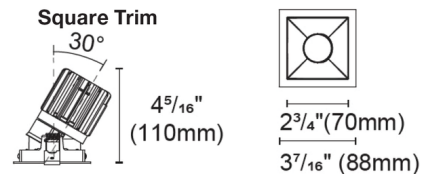

CLICK TO VIEW PRODUCT

Notes: