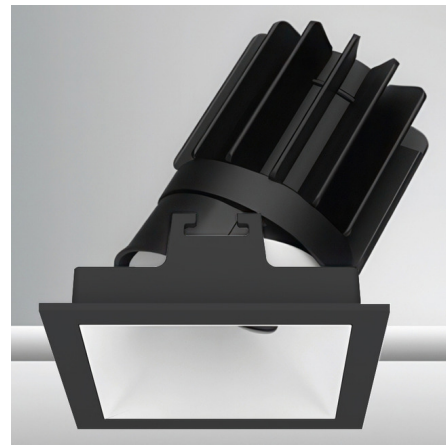

## Luca 2.7 inch Square Warm Dim Adjustable Downlight With Trim By PureEdge Lighting

### Description

Experience the radiance of Luca 2.7 - a cutting-edge downlight that embodies its Latin namesake as the 'Bringer of Light', a testament to the latest advancements in cutting-edge lighting technology. Luca delivers high performance solutions designed to elevate hospitality, retail, commercial, and discerning residential spaces. Luca downlights distinguish themselves with precision optics and exceptional color rendering. The Luca 2.7 Inch Warm Dim Adjustable Downlight with Trim series delivers captivating illumination across a wide spectrum, creating a visually engaging experience within any space. With its extensive range of design and installation options, Luca 2.7 is versatile for a wide array of new construction and remodel applications. Moreover, the compact form factor allows for installation in spaces with limited clearance. Includes clear glass and soft diffusing film. Ceiling cut out: 3 inch. Ceiling thickness 0.5 to 1 inch. Available in Warm Dim (3000K - 2000K color temperature and a variety beam spread options. See housing for wattage/lumen options. NOTE: A complete fixture requires a trim and housing, sold separately. HOUSING LUMEN OPTIONS: 16 Watt = 821 Lumens 20 Watt = 905 Lumens 24 Watt = 988 Lumens

### Specifications

REFLECTOR/BAFFLE COLOR	White
BODY FINISH	Black
WATTAGE	N/A
DIMMER	N/A
DIMENSIONS	3.445"W x 4.31"H
BULB NOT INCLUDED	LED/120V LED

### Technical Information

APERTURE SHAPE	Square
CEILING TYPE	Drywall with Trim
FUNCTION	Adjustable Accent
LAMP LIFE	50000 hours
BEAM ANGLE	15°
COLOR RENDERING	90 CRI
LAMP COLOR	3000K Warm Dim

Shown in black / white