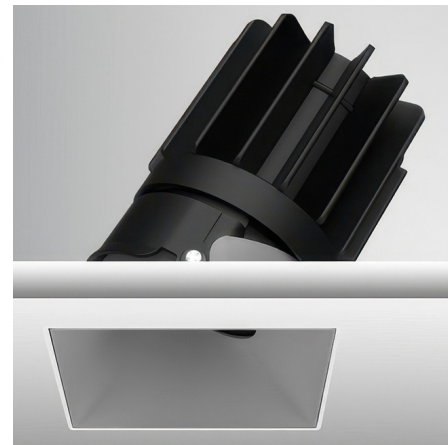

Lightology

lightology.com
866-954-4489
04-25-26

Project: _____
 Company: _____
 Location: _____ Fixture Type: _____
 SPEC #: **EDG1389111**
 Approved On: _____ Approved By: _____

Luca 2.7 inch Square Warm Dim Trimless Adjustable Downlight By PureEdge Lighting

Description

Experience the radiance of Luca 2.7 - a cutting-edge downlight that embodies its Latin namesake as the 'Bringer of Light', a testament to the latest advancements in cutting-edge lighting technology. Luca delivers high performance solutions designed to elevate hospitality, retail, commercial, and discerning residential spaces. Luca downlights distinguish themselves with precision optics and exceptional color rendering. The Luca 2.7 Inch Warm Dim Trimless Adjustable Downlight series delivers captivating illumination across a wide spectrum, creating a visually engaging experience within any space. With its extensive range of design and installation options, Luca 2.7 is versatile for a wide array of new construction and remodel applications. Moreover, the compact form factor allows for installation in spaces with limited clearance. Includes clear glass and soft diffusing film. Ceiling cut out: 3 inch. Ceiling thickness 0.5 to 1 inch. Available in Warm Dim (3000K - 2000K color temperature and a variety beam spread options. See housing for wattage/lumen options. NOTE: A complete fixture requires a trim and housing, sold separately. HOUSING LUMEN OPTIONS: 16 Watt = 821 Lumens 20 Watt = 905 Lumens 24 Watt = 988 Lumens

Specifications

REFLECTOR/BAFFLE COLOR	Haze
BODY FINISH	N/A
WATTAGE	N/A
DIMMER	N/A
DIMENSIONS	2.75"W x 4.31"H
BULB NOT INCLUDED	LED/120V LED

Technical Information

APERTURE SHAPE	Square
CEILING TYPE	Drywall Trimless/Flush
FUNCTION	Adjustable Accent
LAMP LIFE	50000 hours
BEAM ANGLE	15°
COLOR RENDERING	90 CRI
LAMP COLOR	3000K Warm Dim