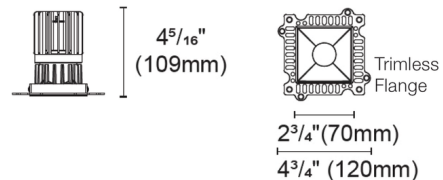

CLICK TO VIEW PRODUCT

Notes: