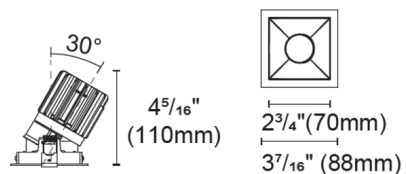

Description

Experience the radiance of Luca 2.7 - a cutting-edge downlight that embodies its Latin namesake as the 'Bringer of Light', a testament to the latest advancements in cutting-edge lighting technology. Luca delivers high performance solutions designed to elevate hospitality, retail, commercial, and discerning residential spaces. Luca downlights distinguish themselves with precision optics and exceptional color rendering. The Luca 2.7 Inch Warm Dim Adjustable Pinhole Downlight with Trim series delivers captivating illumination across a wide spectrum, creating a visually engaging experience within any space. With its extensive range of design and installation options, Luca 2.7 is versatile for a wide array of new construction and remodel applications. Moreover, the compact form factor allows for installation in spaces with limited clearance. Includes clear glass and soft diffusing film. Ceiling cut out: 3 inch. Ceiling thickness 0.5 to 1 inch. Available in Warm Dim (3000K - 2000K color temperature and a variety beam spread options. See housing for wattage/lumen options. NOTE: A complete fixture requires a trim and housing, sold separately. HOUSING LUMEN OPTIONS: 16 Watt = 821 Lumens 20 Watt = 905 Lumens 24 Watt = 988 Lumens

Specifications

REFLECTOR/BAFFLE COLOR	Black
BODY FINISH	White
WATTAGE	N/A
DIMMER	N/A
DIMENSIONS	3.445"W x 4.31"H
BULB NOT INCLUDED	LED/120V LED

Technical Information

APERTURE SHAPE	Pinhole
CEILING TYPE	Drywall with Trim
FUNCTION	Adjustable Accent
LAMP LIFE	50000 hours
BEAM ANGLE	15°
COLOR RENDERING	90 CRI
LAMP COLOR	3000K Warm Dim

Shown in white / black

Square Trim Pinhole

CLICK TO VIEW PRODUCT

Notes: