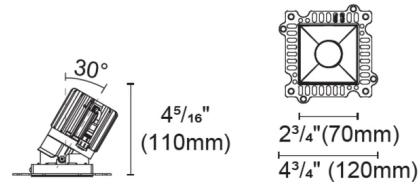

Description

Experience the radiance of Luca 2.7 - a cutting-edge downlight that embodies its Latin namesake as the 'Bringer of Light', a testament to the latest advancements in cutting-edge lighting technology. Luca delivers high performance solutions designed to elevate hospitality, retail, commercial, and discerning residential spaces. Luca downlights distinguish themselves with precision optics and exceptional color rendering. The Luca 2.7 Inch Warm Dim Trimless Adjustable Pinhole series delivers captivating illumination across a wide spectrum, creating a visually engaging experience within any space. With its extensive range of design and installation options, Luca 2.7 is versatile for a wide array of new construction and remodel applications. Moreover, the compact form factor allows for installation in spaces with limited clearance. Includes clear glass and soft diffusing film. Ceiling cut out: 3 inch. Ceiling thickness 0.5 to 1 inch. Available in Warm Dim (3000K - 2000K color temperature and a variety beam spread options. See housing for wattage/lumen options. NOTE: A complete fixture requires a trim and housing, sold separately. HOUSING LUMEN OPTIONS: 16 Watt = 821 Lumens 20 Watt = 905 Lumens 24 Watt = 988 Lumens

Specifications

REFLECTOR/BAFFLE COLOR	Black
BODY FINISH	N/A
WATTAGE	N/A
DIMMER	N/A
DIMENSIONS	2.75"W x 4.31"H
BULB NOT INCLUDED	LED/120V LED

Technical Information

APERTURE SHAPE	Pinhole
CEILING TYPE	Drywall Trimless/Flush
FUNCTION	Adjustable Accent
LAMP LIFE	50000 hours
BEAM ANGLE	15°
COLOR RENDERING	90 CRI
LAMP COLOR	3000K Warm Dim

Shown in black

Square Trimless Pinhole

CLICK TO VIEW PRODUCT

Notes: