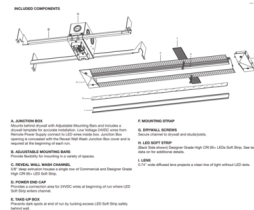

CLICK TO VIEW PRODUCT

Notes: