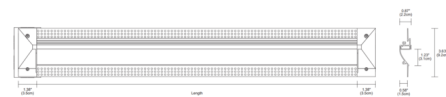

CLICK TO VIEW PRODUCT

Notes: