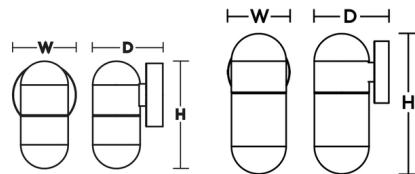

Description

With a focus on sleek lines and minimal design, the Irvine pendant provides mod flair for the contemporary home. Perfect for a front porch or deck, this pill shaped sconce shines alone or in sets. LED color selectable options include 2700K, 3000K, 3500K, 4000K, and 5000K (CCT). TRIAC and ELV dimming at 120V and 0-10V dimming at 277V.

Shown in black / frosted

H	W	D
8"	4-3/4"	5"
12"	5-3/8"	6-1/2"

Specifications

COLOR	Frosted
BODY FINISH	Black
WATTAGE	8W
DIMMER	Low Voltage Electronic
DIMENSIONS	4.75"W x 8"H x 5"D
INTEGRATED LED MODULE	1 x LED/8W/120-277V LED
COUNTRY OF ORIGIN	China