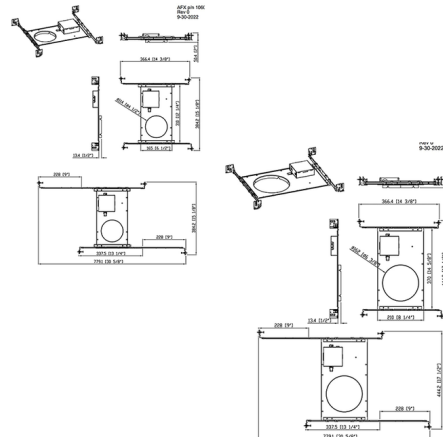

## Tuck Recessed Mounting Bracket

By AFX

### Description

Optional accessory for use with the 4 inch, 6 inch, and 8 inch Tuck Recessed downlights.

Shown in galvanized

### Specifications

COLOR	N/A
BODY FINISH	Galvanized
WATTAGE	N/A
DIMMER	N/A
DIMENSIONS	14.38"W x 2"H x 20"D
BULB	N/A
COUNTRY OF ORIGIN	China

CLICK TO VIEW PRODUCT

Notes: