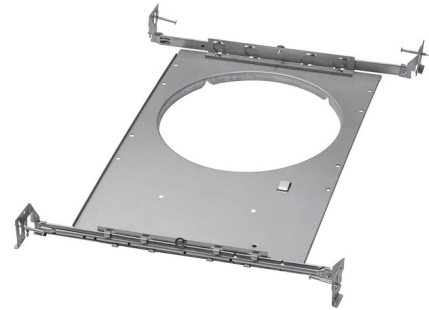

## Tuck Recessed Mounting Bracket

By AFX

### Description

Optional accessory for use with the 4 inch, 6 inch, and 8 inch Tuck Recessed downlights.

Shown in galvanized

### Specifications

COLOR	N/A
BODY FINISH	Galvanized
WATTAGE	N/A
DIMMER	N/A
DIMENSIONS	14.38"W x 2"H x 20"D
BULB	N/A
COUNTRY OF ORIGIN	China

CLICK TO VIEW PRODUCT

Notes: