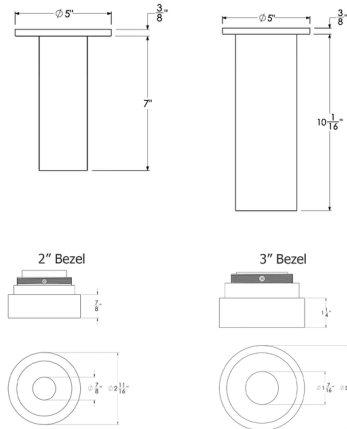

Specifications

COLOR Alabaster
 BODY FINISH Distressed Bronze
 WATTAGE 25W
 DIMMER Low Voltage Electronic
 DIMENSIONS 3.69"W x 11.69"H
 INTEGRATED LED MODULE 1 x LED/25W/120-277V LED
 COUNTRY OF ORIGIN Korea, Republic of

Technical Information

BEAM ANGLE 50°
 COLOR RENDERING 90 CRI
 LAMP COLOR 2700K
 LUMENS/WATT 87.88
 LUMINOUS FLUX 2197 lumens

Shown in distressed bronze / alabaster

CLICK TO VIEW PRODUCT

Notes: