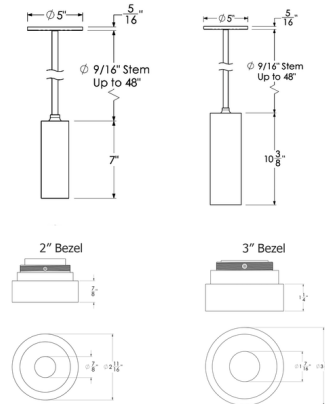

### Specifications

COLOR	Alabaster
BODY FINISH	Patina Brass
WATTAGE	17W
DIMMER	Low Voltage Electronic
DIMENSIONS	2.69"W x 7.87"H
INTEGRATED LED MODULE	1 x LED/17W/120V LED
COUNTRY OF ORIGIN	Korea, Republic of

### Technical Information

BEAM ANGLE	50°
COLOR RENDERING	90 CRI
LAMP COLOR	2700K
LUMENS/WATT	68.88
LUMINOUS FLUX	1171 lumens

Shown in patina brass / alabaster

CLICK TO VIEW PRODUCT

Notes: