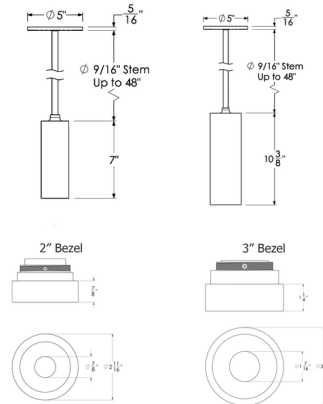

Specifications

COLOR Alabaster
 BODY FINISH Patina Brass
 WATTAGE 17W
 DIMMER Low Voltage Electronic
 DIMENSIONS 2.69"W x 7.87"H
 INTEGRATED LED MODULE 1 x LED/17W/120V LED
 COUNTRY OF ORIGIN Korea, Republic of

Technical Information

BEAM ANGLE 50°
 COLOR RENDERING 90 CRI
 LAMP COLOR 2700K
 LUMENS/WATT 68.88
 LUMINOUS FLUX 1171 lumens

Shown in patina brass / alabaster

CLICK TO VIEW PRODUCT

Notes: