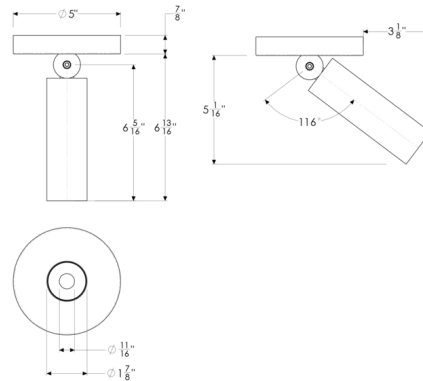

CLICK TO VIEW PRODUCT

Notes: