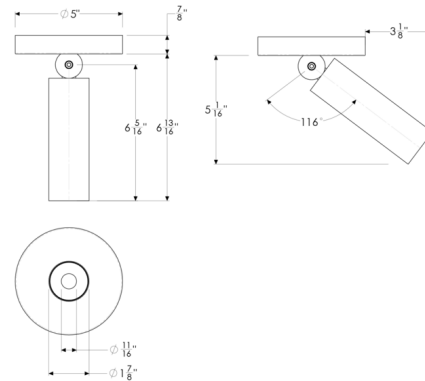

CLICK TO VIEW PRODUCT

Notes: