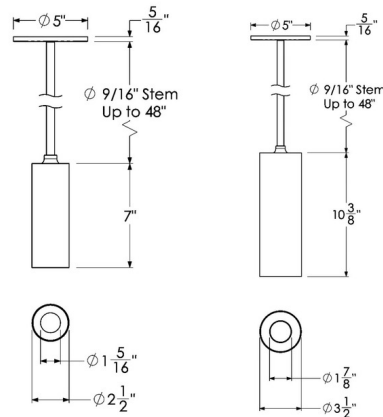

Specifications

COLOR	N/A
BODY FINISH	Patina Brass
WATTAGE	15W
DIMMER	Low Voltage Electronic
DIMENSIONS	2.5"W x 7"H
INTEGRATED LED MODULE	1 x LED/15W/120-277V LED
COUNTRY OF ORIGIN	Korea, Republic of

Technical Information

PRODUCT DIMENSIONS	Downrods: 1 x 6", 2 x 12", 1 x 18" stem
BEAM ANGLE	50°
COLOR RENDERING	90 CRI
LAMP COLOR	2700K
LUMENS/WATT	78.07
LUMINOUS FLUX	1171 lumens

Shown in patina brass

CLICK TO VIEW PRODUCT

Notes: