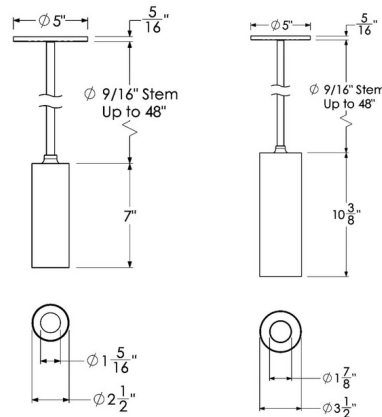

Specifications

COLOR	N/A
BODY FINISH	Patina Brass
WATTAGE	15W
DIMMER	Low Voltage Electronic
DIMENSIONS	2.5"W x 7"H
INTEGRATED LED MODULE	1 x LED/15W/120-277V LED
COUNTRY OF ORIGIN	Korea, Republic of

Technical Information

PRODUCT DIMENSIONS	Downrods: 1 x 6", 2 x 12", 1 x 18" stem
BEAM ANGLE	50°
COLOR RENDERING	90 CRI
LAMP COLOR	2700K
LUMENS/WATT	78.07
LUMINOUS FLUX	1171 lumens

Shown in patina brass

CLICK TO VIEW PRODUCT

Notes: