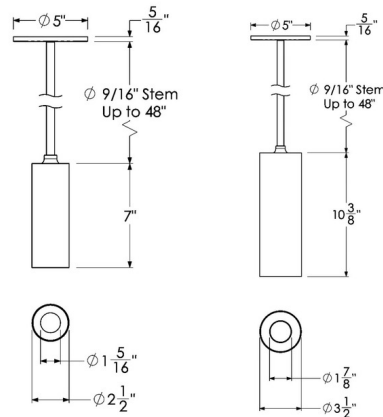

Specifications

COLOR	N/A
BODY FINISH	Distressed Bronze
WATTAGE	25W
DIMMER	Low Voltage Electronic
DIMENSIONS	3.5"W x 10.38"H
INTEGRATED LED MODULE	1 x LED/25W/120-277V LED
COUNTRY OF ORIGIN	Korea, Republic of

Technical Information

BEAM ANGLE	50°
COLOR RENDERING	90 CRI
LAMP COLOR	2700K
LUMENS/WATT	87.88
LUMINOUS FLUX	2197 lumens

Shown in distressed bronze

CLICK TO VIEW PRODUCT

Notes: