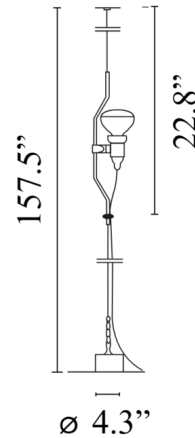

Parentesi Ceiling To Floor Lamp By FLOS

Description

Step into the world of revolutionary design with the Flos Parentesi Ceiling to Floor Lamp, an ingenious creation originally conceived in 1971 by the visionary minds of Achille Castiglioni and Pio Manzù. This lamp redefines versatility, featuring a single light bulb suspended by a taut steel cable that runs from your floor to the ceiling, creating an almost invisible infrastructure. The bulb is ingeniously held in place by a tubular bracket that strikingly resembles a parentheses symbol, from which the piece derives its name. This bracket not only secures the lamp but also creates tension on the cable, allowing you to easily adjust the lamp's height by simply sliding the tube along the cable. Furthermore, the lamp holder can be swiveled 360 degrees, providing direct lighting in any direction. Anchored by a weighted base and including a ceiling hook and canopy for installation, this plug-in design with an integrated dimmer switch on the cord offers unparalleled flexibility and minimalist brilliance, making it a timeless icon of Italian design.

Specifications

COLOR	N/A
BODY FINISH	White
WATTAGE	150W
DIMMER	N/A
DIMENSIONS	4.3"W x 157.5"H
BULB NOT INCLUDED	1 x BR40/Medium (E26)/150W/120V Incandescent
OTHER BULB OPTIONS	1 x BR40/Medium (E26)/27W/120V LED
COUNTRY OF ORIGIN	Italy

Shown in white

CLICK TO VIEW PRODUCT

Notes: