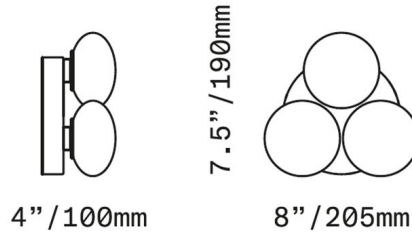

Lightology

lightology.com
866-954-4489
06-04-26

Project: _____

Company: _____

Location: _____ Fixture Type: _____

SPEC #: **SKL1389303**

Approved On: _____ Approved By: _____

Dot 3X Wall / Ceiling Light By SkLO

Description

Featuring three flattened spheres of lit, handblown glass on a circular canopy, Dot 3X is minimal in form but offers a variety of color options making it a fun addition to any indoor space. Note: Available in any glass color combination, contact customer service to order additional configurations.

Shown in brushed brass / celadon / linden tree / pastel green

Specifications

COLOR Celadon / Linden Tree / Pastel Green
BODY FINISH Brushed Brass
WATTAGE 21W
DIMMER Standard 120V
DIMENSIONS 8"W x 7.5"H x 4"D
BULB INCLUDED 3 x JCD/G9/7W/120V LED
COUNTRY OF ORIGIN Czech Republic

Technical Information

PRODUCT DIMENSIONS Canopy: 6" diameter

CLICK TO VIEW PRODUCT

Notes: