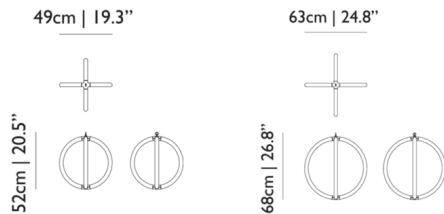

CLICK TO VIEW PRODUCT

Notes: