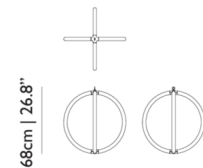

By Moooi

Description

The Luminora Pendant blends the contrasting elements of geometric precision with dazzling aesthetics to create a piece that is both minimalist and luxurious. The pendant's spherical form is composed of textured polycarbonate tubes lined with LED light sources, creating a luminous structure with a sculptural presence. The polycarbonate's V-shaped indentations and torsion effect recall the look of Murano glass; however, Luminora eschews baroque ornamentation for a refined, contemporary aesthetic. Dimmable with 0-10V dimmer or the Moooi Wireless Wall Switch, sold separately.

Shown in aluminum / transparent

Specifications

COLOR Transparent
BODY FINISH Aluminum
WATTAGE 30W
DIMMER N/A
DIMENSIONS 19.3"W x 20.5"H x 19.3"D
INTEGRATED LED MODULE 4 x LED/7.5W/120-230V LED

Technical Information

LAMP LIFE 50000 hours
COLOR RENDERING 95 CRI
LAMP COLOR 2810K
LUMENS/WATT 234.67
LUMINOUS FLUX 1760 lumens

49cm | 19.3"

63cm | 24.8"

CLICK TO VIEW PRODUCT

Notes: