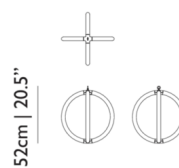

Shown in aluminum / transparent

Specifications

COLOR Transparent
BODY FINISH Aluminum
WATTAGE 30W
DIMMER N/A
DIMENSIONS 19.3"W x 20.5"H x 19.3"D
INTEGRATED LED MODULE 4 x LED/7.5W/120-230V LED

Technical Information

LAMP LIFE 50000 hours
COLOR RENDERING 95 CRI
LAMP COLOR 2810K
LUMENS/WATT 234.67
LUMINOUS FLUX 1760 lumens

49cm | 19.3"

63cm | 24.8"

CLICK TO VIEW PRODUCT

Notes: