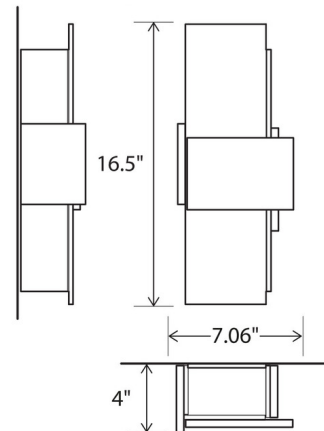

CLICK TO VIEW PRODUCT

Notes: