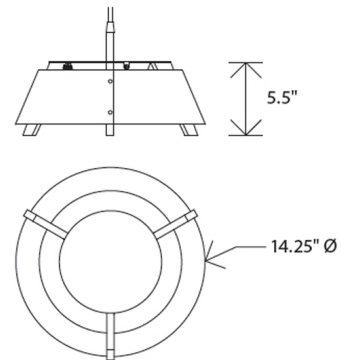

Shown in dark stained walnut / distressed brass

Specifications

COLOR	Distressed Brass
BODY FINISH	Dark Stained Walnut
WATTAGE	10W
DIMMER	Low Voltage Electronic
DIMENSIONS	14.25"W x 5.5"H
INTEGRATED LED MODULE	1 x LED/10W/120-277V LED
COUNTRY OF ORIGIN	United States