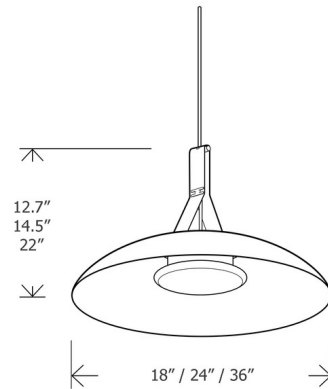

CLICK TO VIEW PRODUCT

Notes: