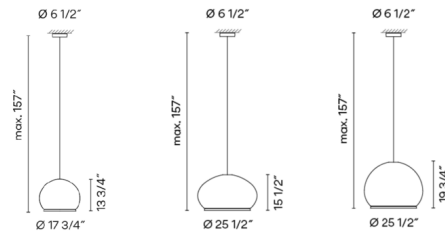

CLICK TO VIEW PRODUCT

Notes: