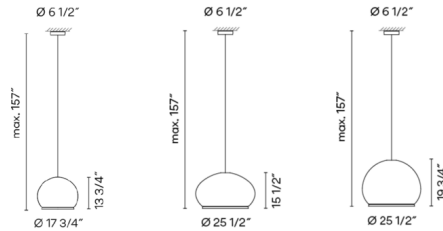

CLICK TO VIEW PRODUCT

Notes: