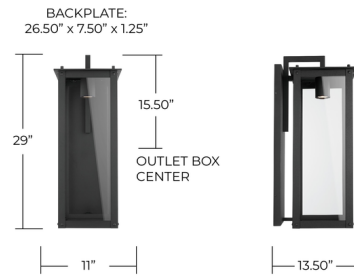

By Capital Lighting

Description

The Hunt Outdoor Wall Lantern is designed to help you enjoy dark skies and bright stars, keeping light pollution to a minimum. Features Black aluminum and Clear glass.

Shown in black / clear

Specifications

COLOR	Clear
BODY FINISH	Black
WATTAGE	7W
DIMMER	Standard 120V
DIMENSIONS	11"W x 29"H x 13.5"D
BULB NOT INCLUDED	1 x MR16/GU10/7W/120V LED
COUNTRY OF ORIGIN	China

CLICK TO VIEW PRODUCT

Notes: