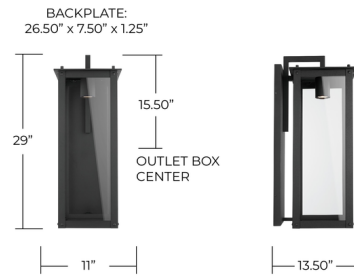

Specifications

COLOR	Clear
BODY FINISH	Black
WATTAGE	7W
DIMMER	Standard 120V
DIMENSIONS	11"W x 29"H x 13.5"D
BULB NOT INCLUDED	1 x MR16/GU10/7W/120V LED
COUNTRY OF ORIGIN	China

CLICK TO VIEW PRODUCT

Notes: