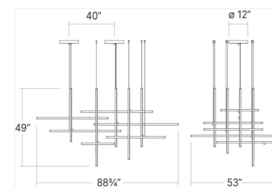

CLICK TO VIEW PRODUCT

Notes: