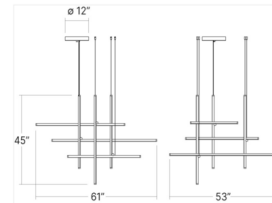

CLICK TO VIEW PRODUCT

Notes: