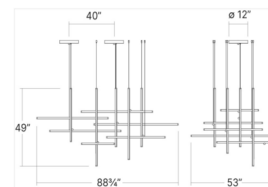

By SONNEMAN

Description

The Labyrinth Chandelier is a systematic structure with an intersecting tubular LED framework. This dynamic geometric design scales beautifully for residential, hospitality and commercial applications, introducing drama and modern appeal to the space. Install a single fixture or use multiple to create visual impact across a larger area. Dimmable with a TRIAC, ELV or 0-10V dimmer.

Shown in black / white

Specifications

COLOR White
BODY FINISH Black
WATTAGE 73W
DIMMER Low Voltage Electronic
DIMENSIONS 61"W x 45"H x 53"D
INTEGRATED LED MODULE 1 x LED/73W/120-277V LED

Technical Information