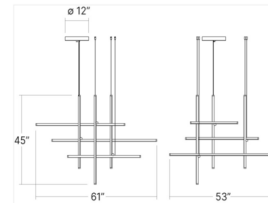

By SONNEMAN

Description

The Labyrinth Chandelier is a systematic structure with an intersecting tubular LED framework. This dynamic geometric design scales beautifully for residential, hospitality and commercial applications, introducing drama and modern appeal to the space. Install a single fixture or use multiple to create visual impact across a larger area. Dimmable with a TRIAC, ELV or 0-10V dimmer.

Shown in black / white

Specifications

COLOR White
BODY FINISH Black
WATTAGE 73W
DIMMER Low Voltage Electronic
DIMENSIONS 61"W x 45"H x 53"D
INTEGRATED LED MODULE 1 x LED/73W/120-277V LED

Technical Information