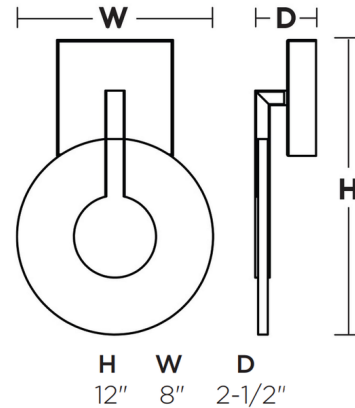

Shown in black / clear

CLICK TO VIEW PRODUCT

Notes: