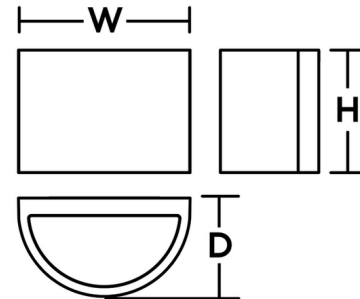

### Specifications

COLOR . . . . . Frosted  
 BODY FINISH . . . . . Textured Gray  
 WATTAGE . . . . . 24W  
 DIMMER . . . . . Low Voltage Electronic  
 DIMENSIONS . . . . . 7"W x 5"H x 4"D  
 INTEGRATED LED MODULE . . . . . 1 x LED/24W/120-277V LED  
 COUNTRY OF ORIGIN . . . . . China

W	H	D
7"	5"	4"
12"	7"	4"

CLICK TO VIEW PRODUCT

Notes: