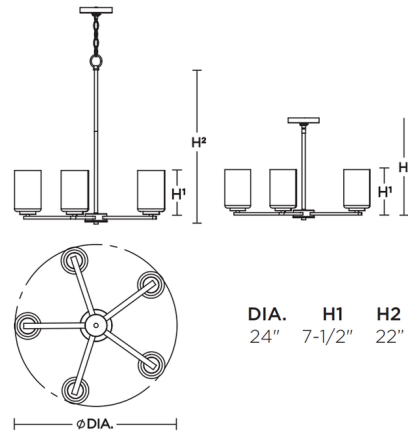

Specifications

COLOR	White
BODY FINISH	Satin Nickel
WATTAGE	45W
DIMMER	Standard 120V
DIMENSIONS	24"W x 7.5"H
BULB NOT INCLUDED	5 x A19/Medium (E26)/9W/120V LED
COUNTRY OF ORIGIN	China

Technical Information

PRODUCT DIMENSIONS: Stable, with a 12 inch stem, a 9 inch stem, and 6 feet of chain

Shown in satin nickel / white

CLICK TO VIEW PRODUCT

Notes: