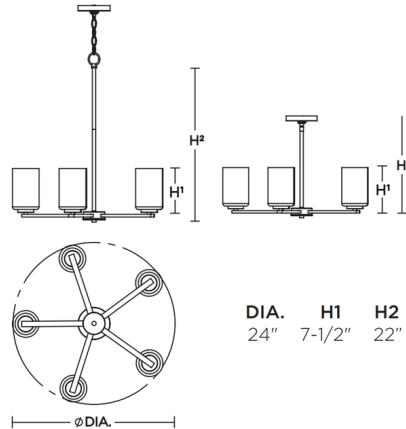

Specifications

COLOR	White
BODY FINISH	Satin Nickel
WATTAGE	45W
DIMMER	Standard 120V
DIMENSIONS	24"W x 7.5"H
BULB NOT INCLUDED	5 x A19/Medium (E26)/9W/120V LED
COUNTRY OF ORIGIN	China

Technical Information

PRODUCT DIMENSIONS: Stable, with a 12 inch stem, a 9 inch stem, and 6 feet of chain

Shown in satin nickel / white

CLICK TO VIEW PRODUCT

Notes: